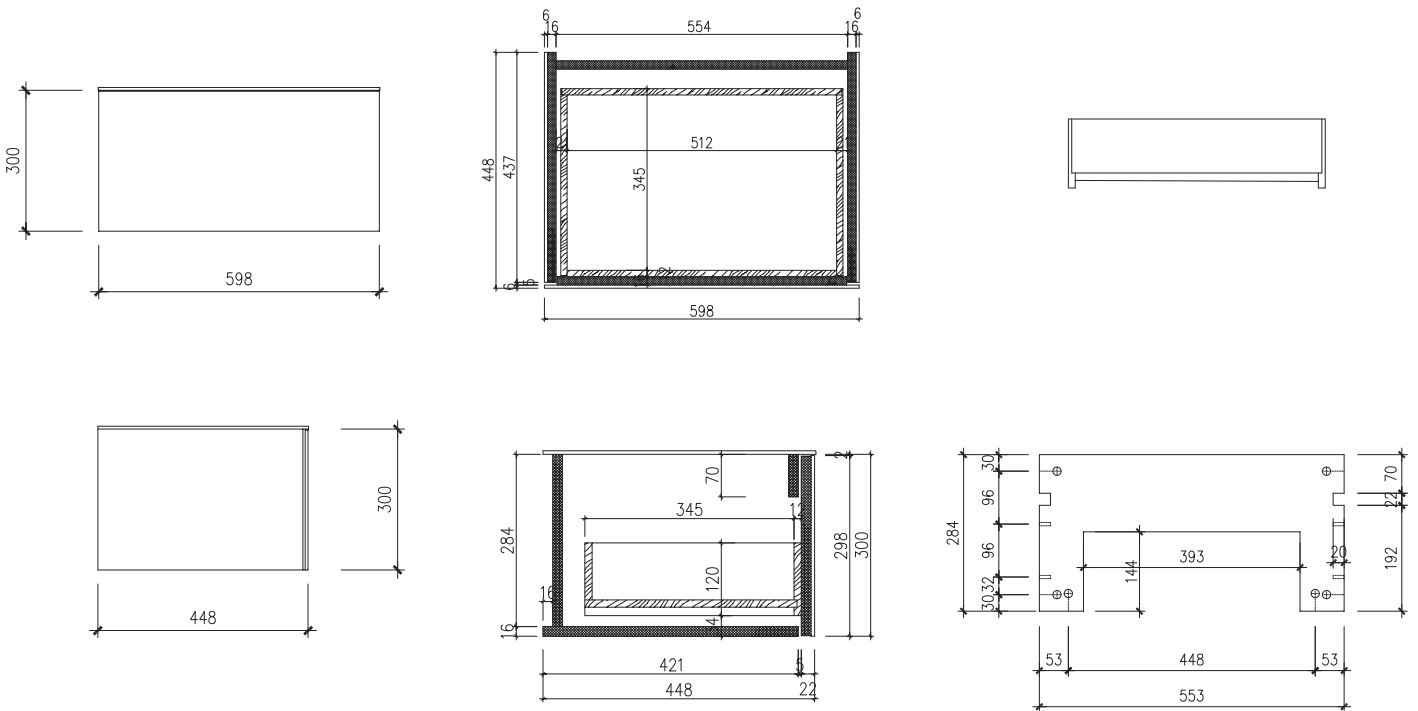

Skagen 60 cabinet with countertop

SKU: 30010263

Colour: Dark grey
Size: 30cm / 60cm / 45cm
Weight: 25kg netto

Skagen 60 cabinet with countertop details: