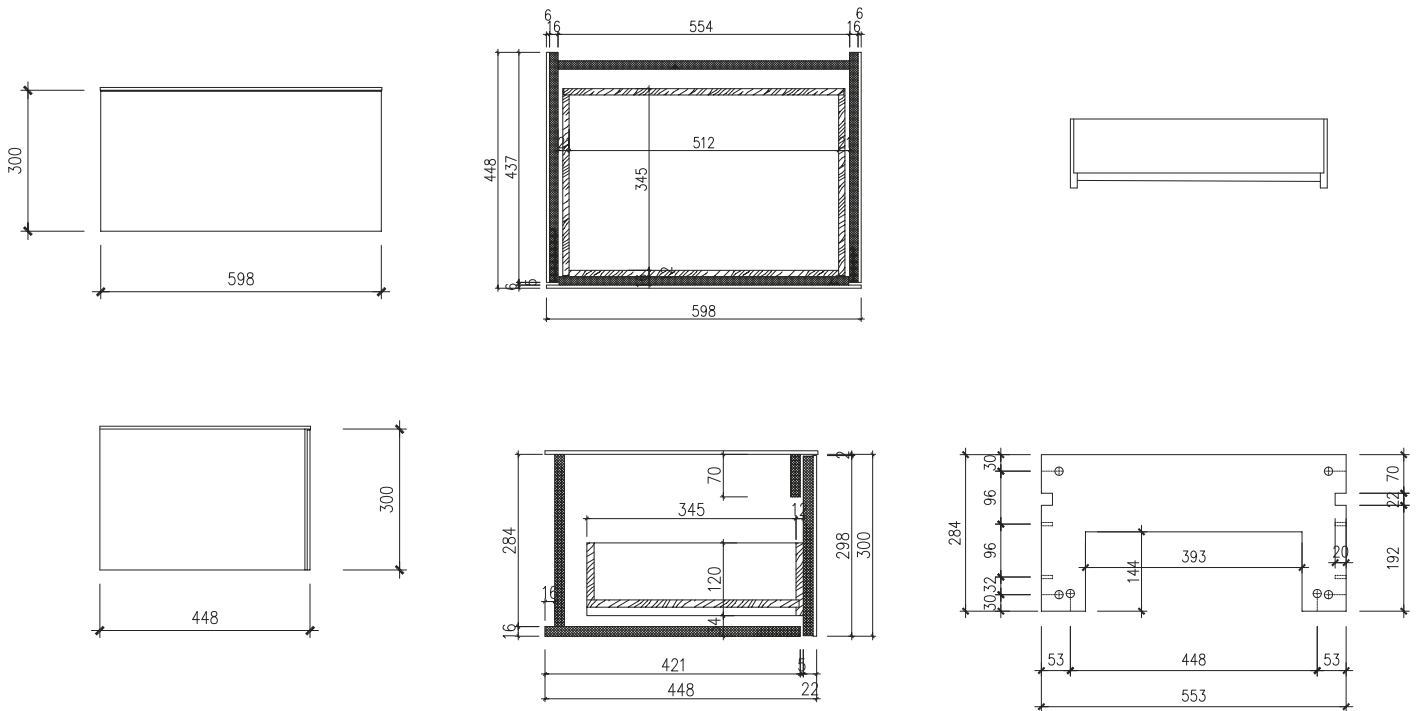

Skagen 60 cabinet with countertop

SKU: 30010263

Colour: Dark grey
Size: 30cm / 60cm / 45cm
Weight: 25kg netto

Skagen 60 cabinet with countertop details: