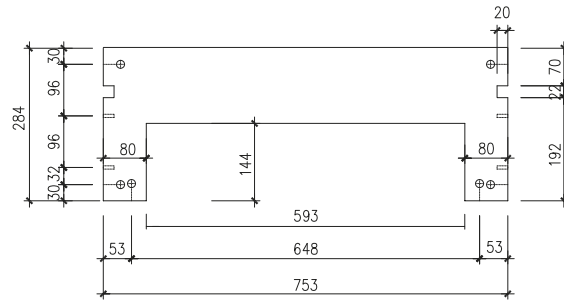

# Skagen 80 cabinet with countertop

SKU: 30010264

**Colour:** Dark grey  
**Size:** 30cm / 80cm / 45cm  
**Weight:** 29kg netto

**Skagen 80 cabinet with countertop details:**