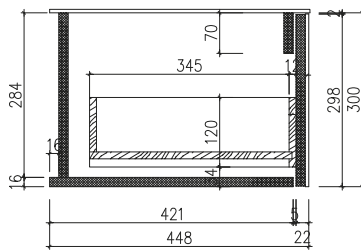

# Skagen 80 cabinet with countertop

SKU: 30010264

**Colour:** Dark grey  
**Size:** 30cm / 80cm / 45cm  
**Weight:** 29kg netto

**Skagen 80 cabinet with countertop details:**