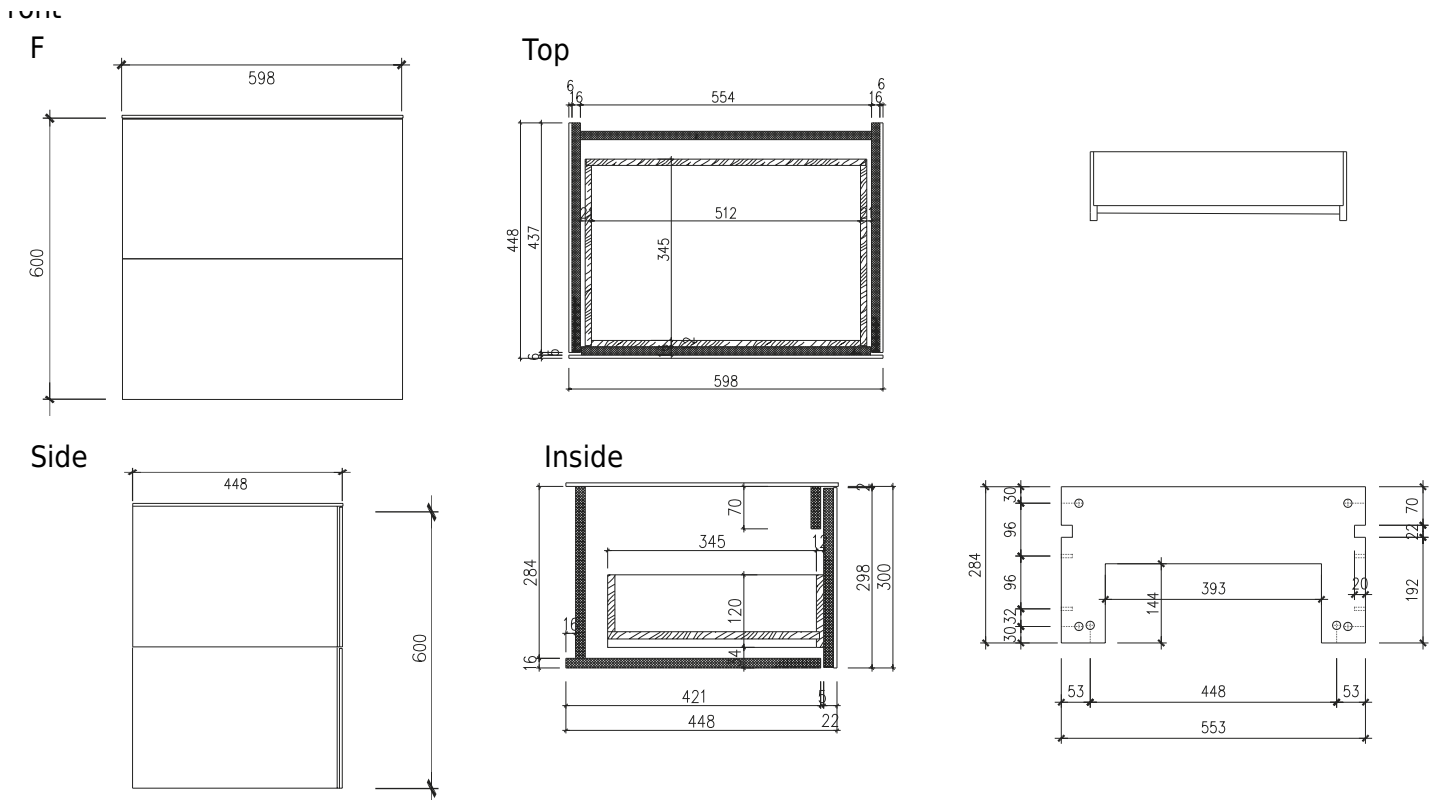

Skagen 60 double cabinet with countertop

SKU: 30010265

Colour: Dark grey
Size: 60cm / 60cm / 45cm
Weight: 45kg netto

Skagen 60 double cabinet with countertop details: