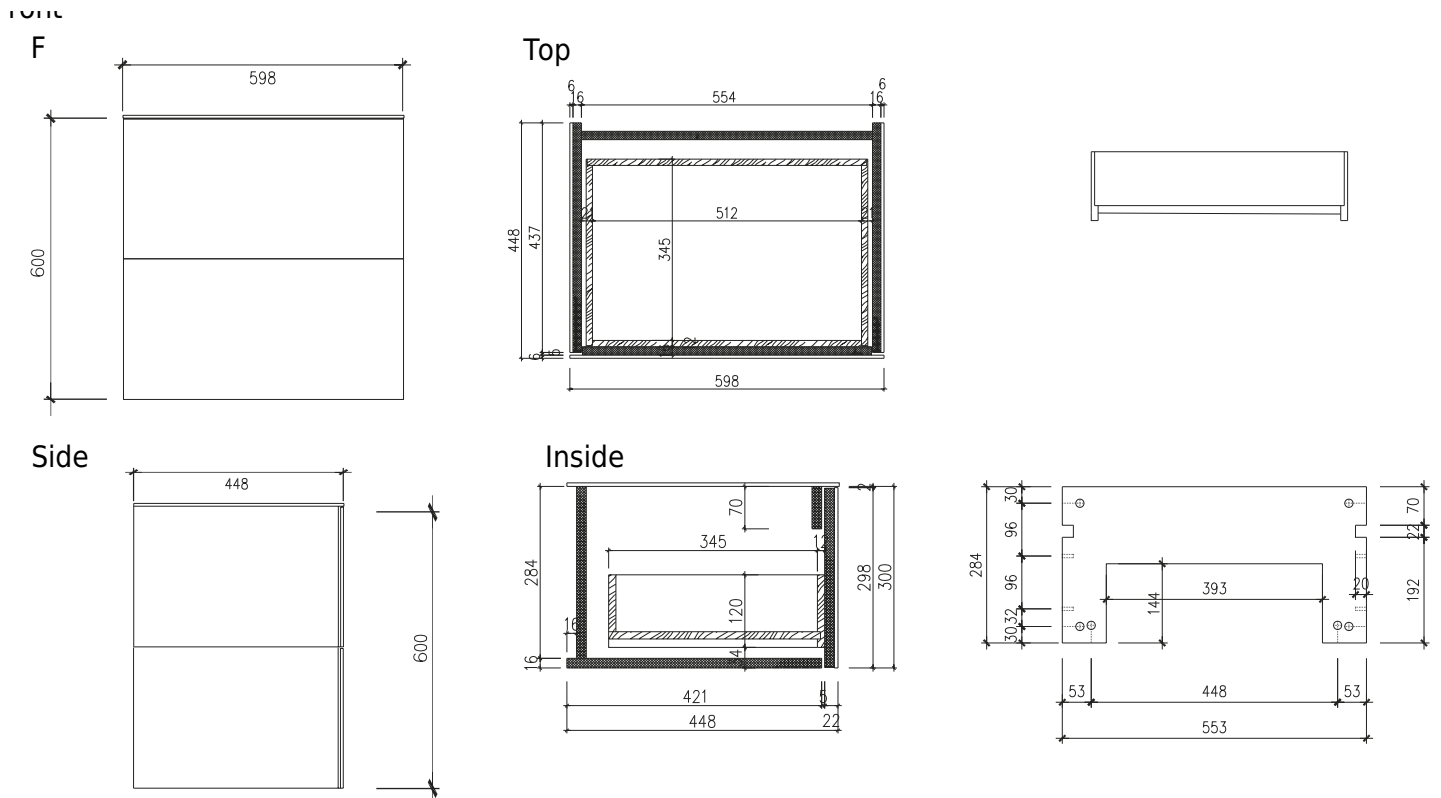

# Skagen 60 double cabinet with countertop

SKU: 30010265

**Colour:** Dark grey  
**Size:** 60cm / 60cm / 45cm  
**Weight:** 45kg netto

**Skagen 60 double cabinet with countertop details:**