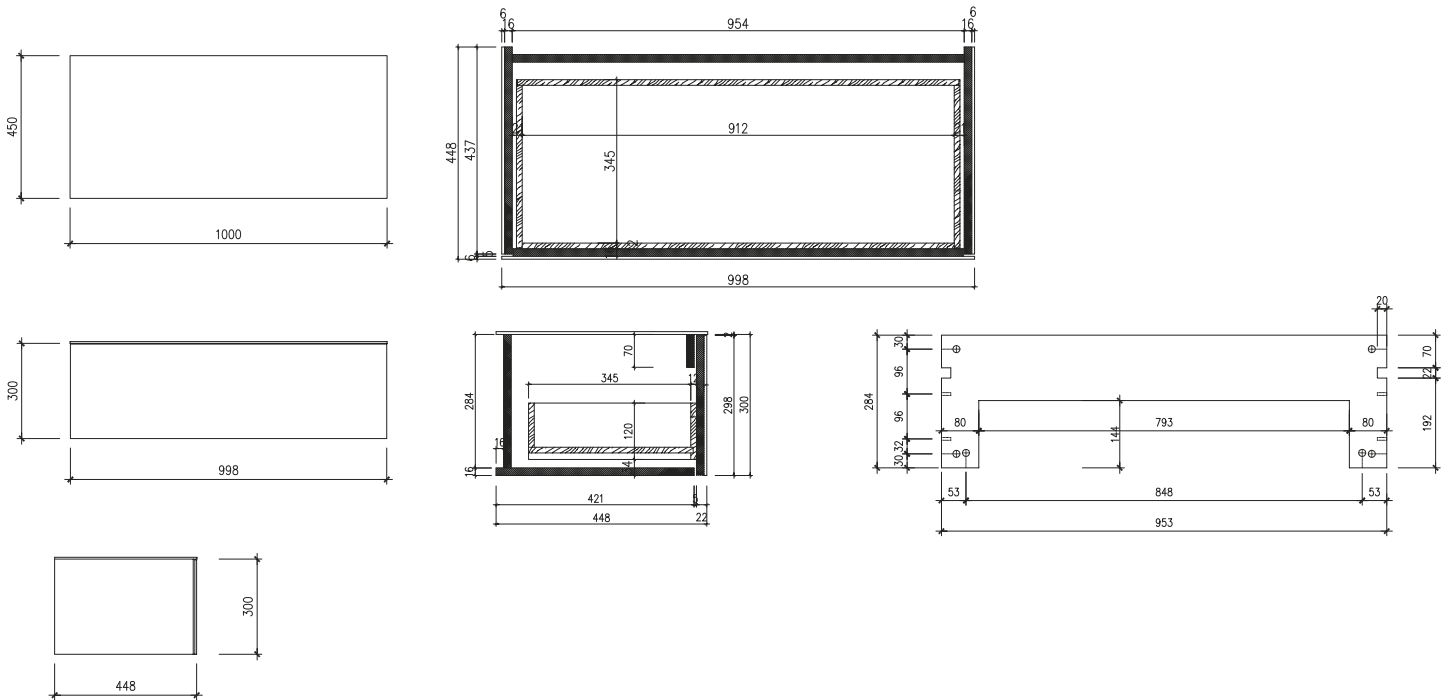

# Skagen 100 cabinet with countertop

SKU: 30010267

**Colour:** Dark grey  
**Size:** 30cm / 100cm / 45cm  
**Weight:** 34kg netto

**Skagen 100 cabinet with countertop details:**