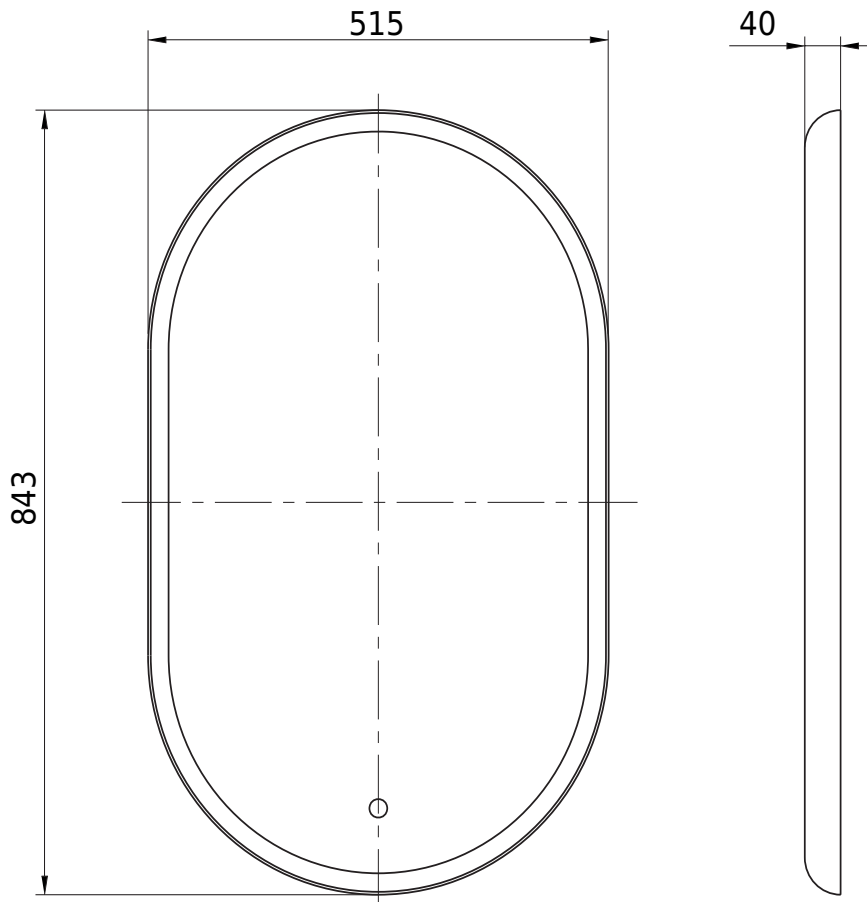

Samsø oval mirror

SKU: 30020270

Colour:

Lumen:

2000

Kelvin:

3000-5000

Size:

84.3cm / 51.5cm / 4cm

Weight:

7kg netto

Samsø oval mirror details: