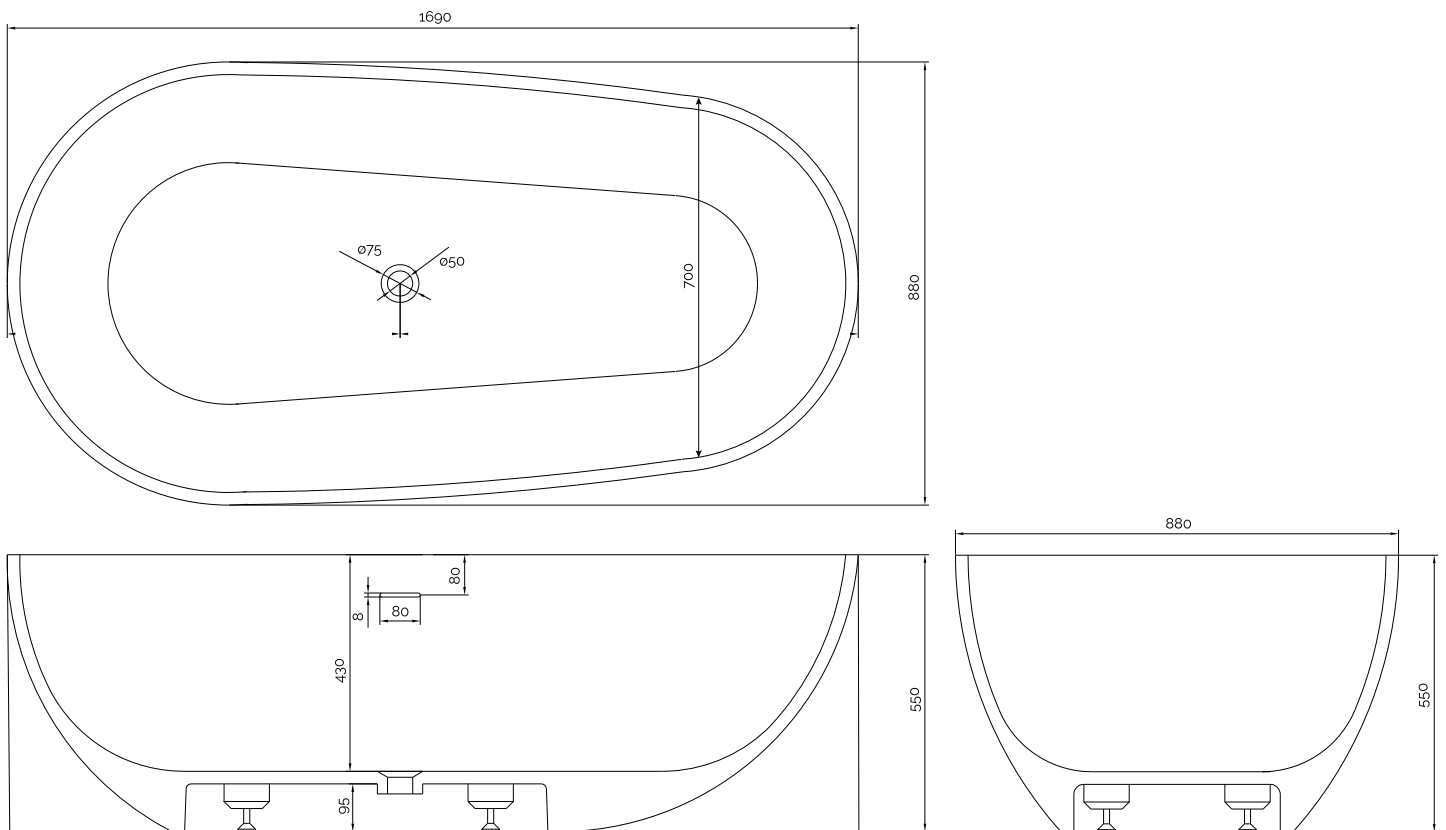

# Helsinki bathtub

SKU: 40030058

**Colour:**

**Litre:**

300 overflow

**Size:**

55cm / 169cm / 88cm

**Weight:**

165kg netto

### Helsinki bathtub details:

Please note that there may be a tolerance of  $\pm 5$ mm as all products are hand sanded.