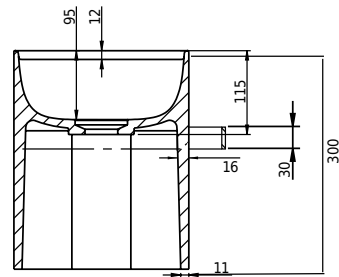

Yuno Rail 41 Chroma

SKU: 40010373

Colour: Matte white/Grey
Size: 30cm / 41cm / 24cm
Weight: 10kg netto

Yuno Rail 41 Chroma details: