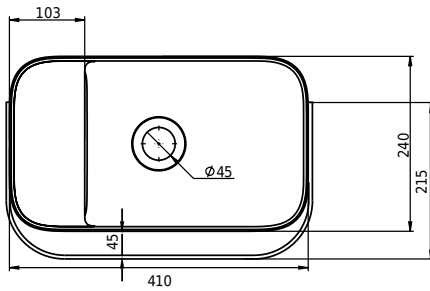

Yuno Rail 41 Chroma

SKU: 40010373

Colour: Matte white/Grey
Size: 30cm / 41cm / 24cm
Weight: 10kg netto

Yuno Rail 41 Chroma details: