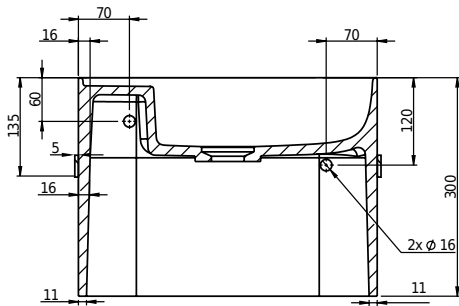

Yuno Rail 41 Chroma

SKU: 40010373

Colour: Matte white/Grey
Size: 30cm / 41cm / 24cm
Weight: 10kg netto

Yuno Rail 41 Chroma details: