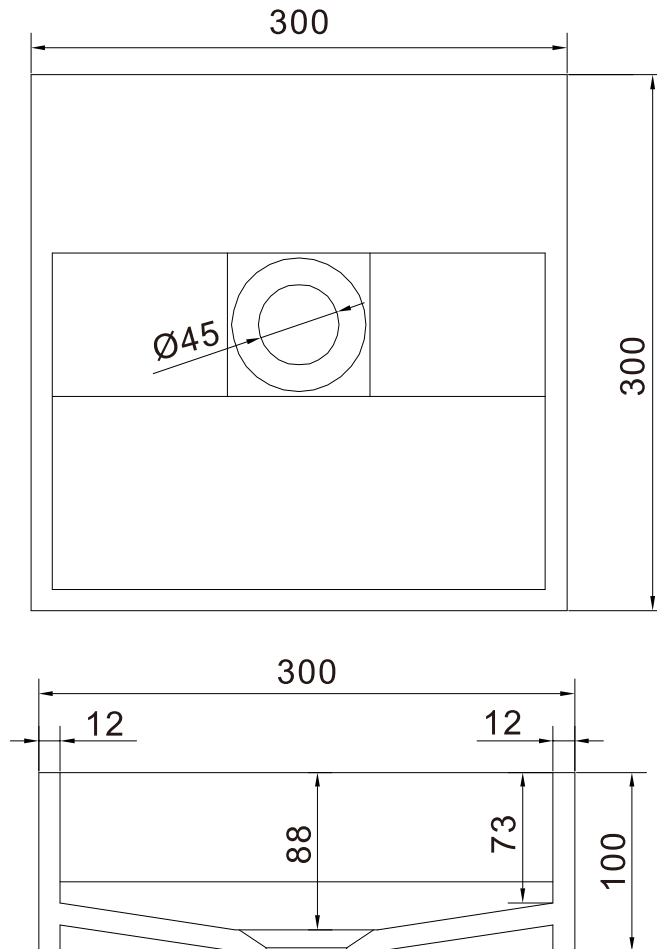

## Christiansfeld 30 basin

SKU: 40010052

**Colour:** Matte white  
**Size:** 10cm / 30cm / 30cm  
**Weight:** 5.5kg netto

**Christiansfeld 30 basin details:**