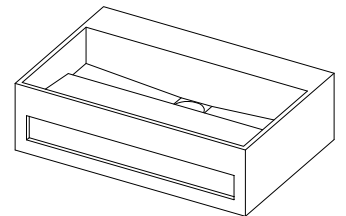

# Sandfjord 60 basin

SKU: 40010059

**Colour:** Matte white  
**Size:** 15cm / 60cm / 40cm  
**Weight:** 13.3kg netto

**Sandfjord 60 basin details:**