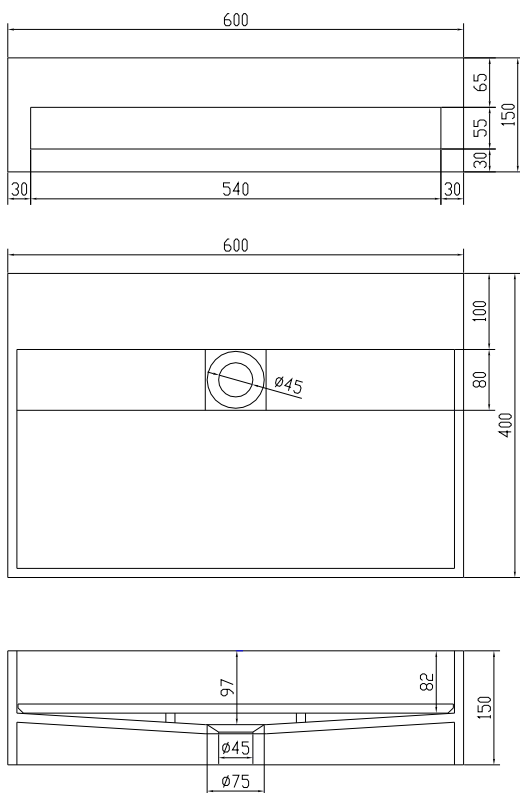

# Sandfjord 60 basin

SKU: 40010059

**Colour:** Matte white  
**Size:** 15cm / 60cm / 40cm  
**Weight:** 13.3kg netto

**Sandfjord 60 basin details:**