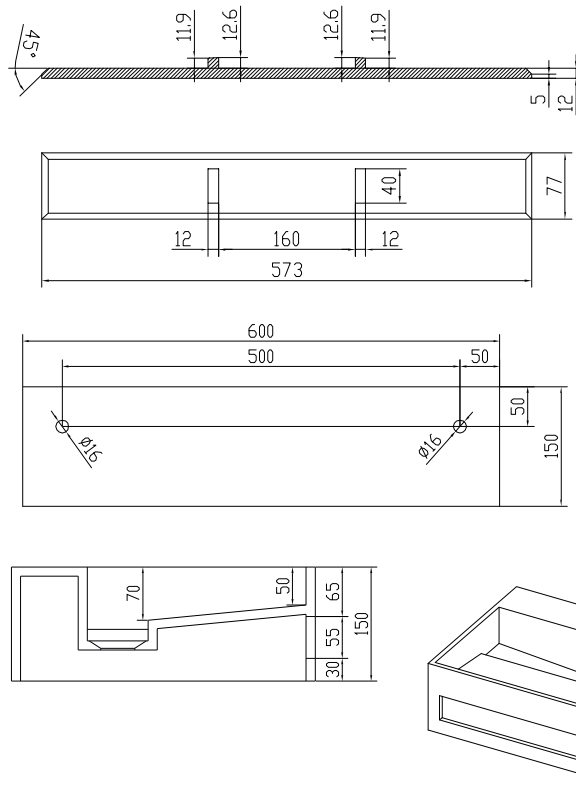

# Sandfjord 60 basin

SKU: 40010059

**Colour:** Matte white  
**Size:** 15cm / 60cm / 40cm  
**Weight:** 13.3kg netto

**Sandfjord 60 basin details:**