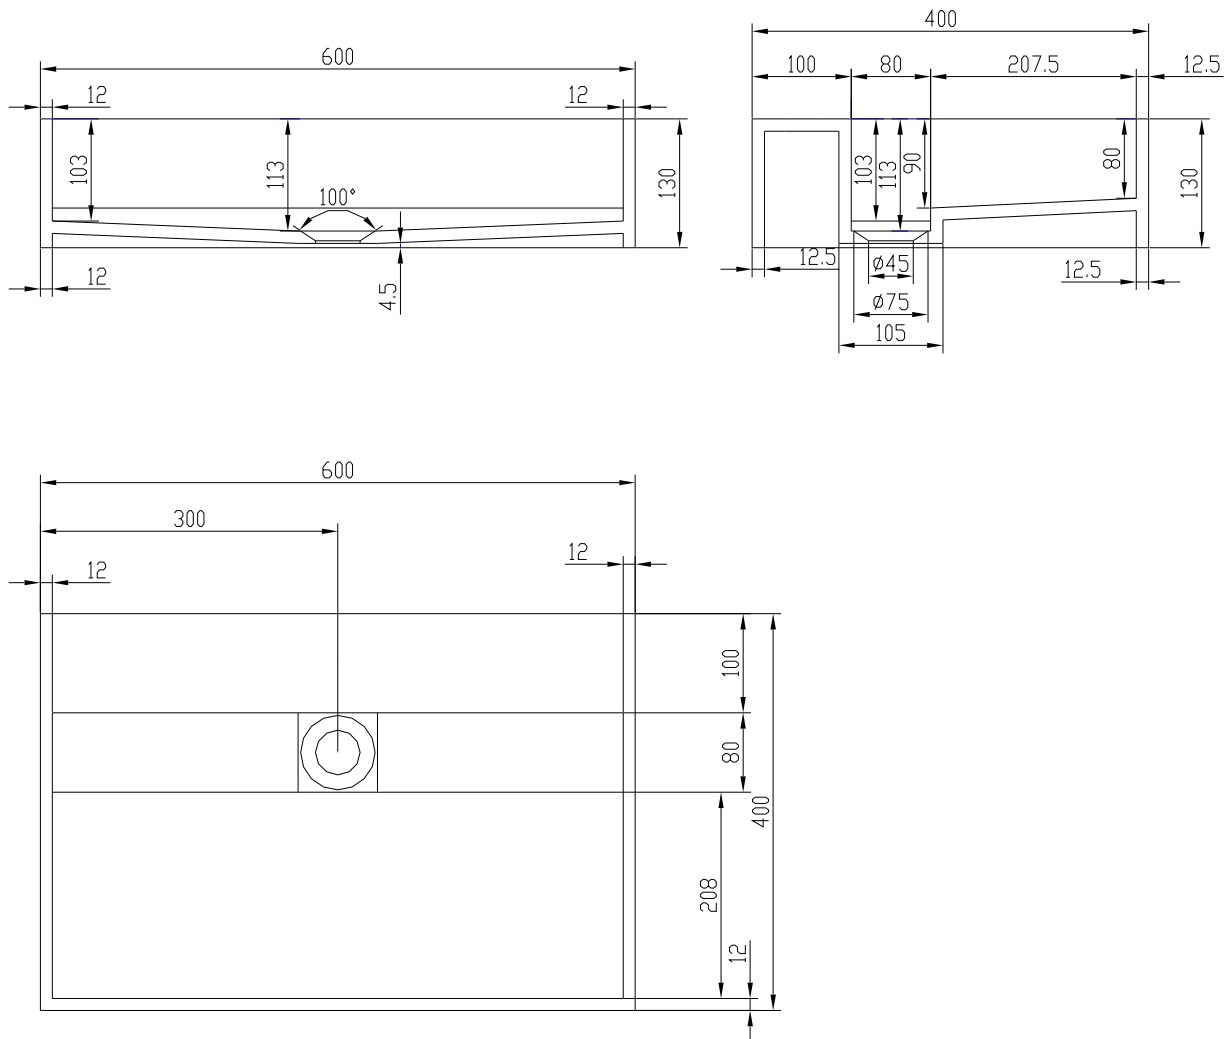

Christiansfeld 60 basin

SKU: 40010068

Colour: Matte white
Size: 13cm / 60cm / 40cm
Weight: 14.5kg netto

Christiansfeld 60 basin details: