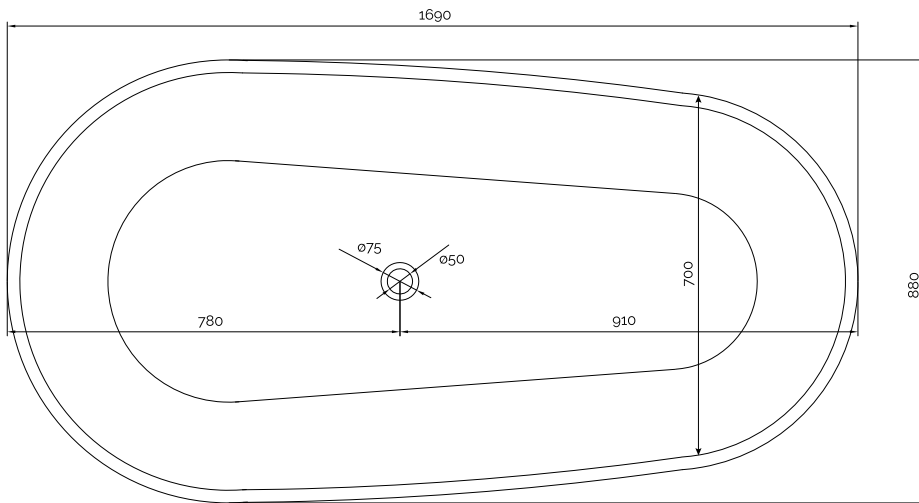

Hammershus bathtub

SKU: 40030014

Colour:

Litre:

300 overflow

Size:

55cm / 169cm / 88cm

Weight:

165kg netto

Hammershus bathtub details: