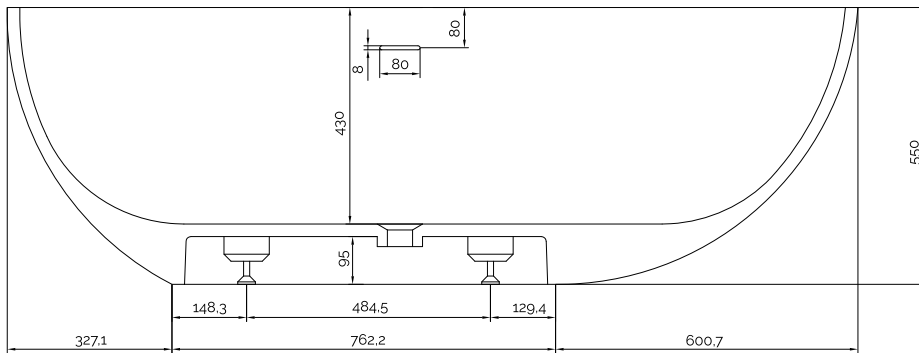

Hammershus bathtub

SKU: 40030014

Colour:

Litre:

300 overflow

Size:

55cm / 169cm / 88cm

Weight:

165kg netto

Hammershus bathtub details: