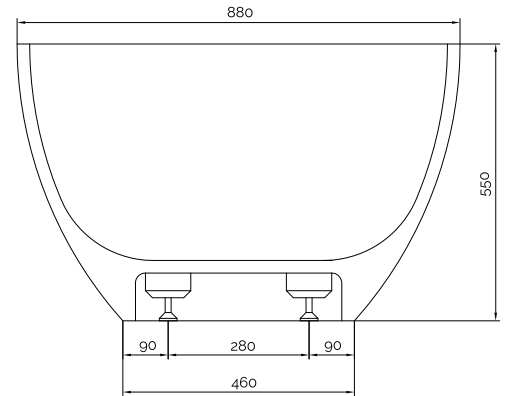

Hammershus bathtub

SKU: 40030014

Colour:

Litre:

300 overflow

Size:

55cm / 169cm / 88cm

Weight:

165kg netto

Hammershus bathtub details: