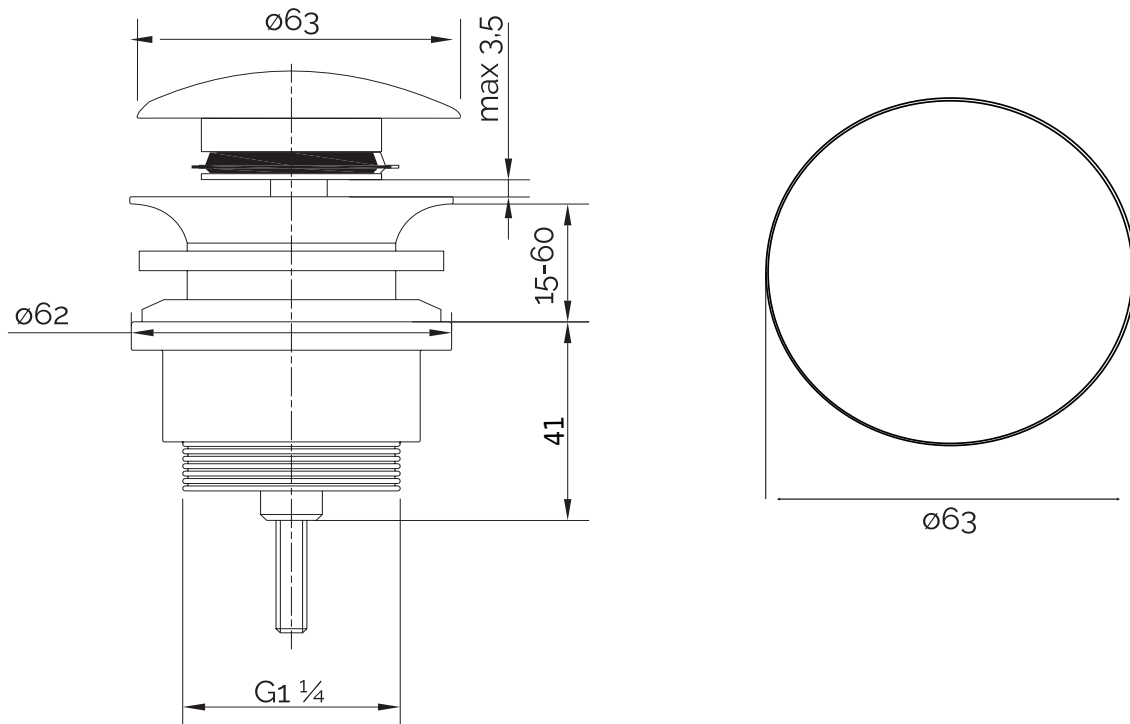

Copenhagen Bath

Bækkeskovvej
DK-2665 Vallensbæk Strand
CVR: DK32648622
Telefon: (+45) 3696 0747
contact@copenhagenbath.com
www.copenhagenbath.com

Waste Push-open, brushed steel

SKU: 40040023

Colour: Brushed steel
Size: cm / cm / cm
Weight: 0.3kg netto

Waste Push-open, brushed steel details: