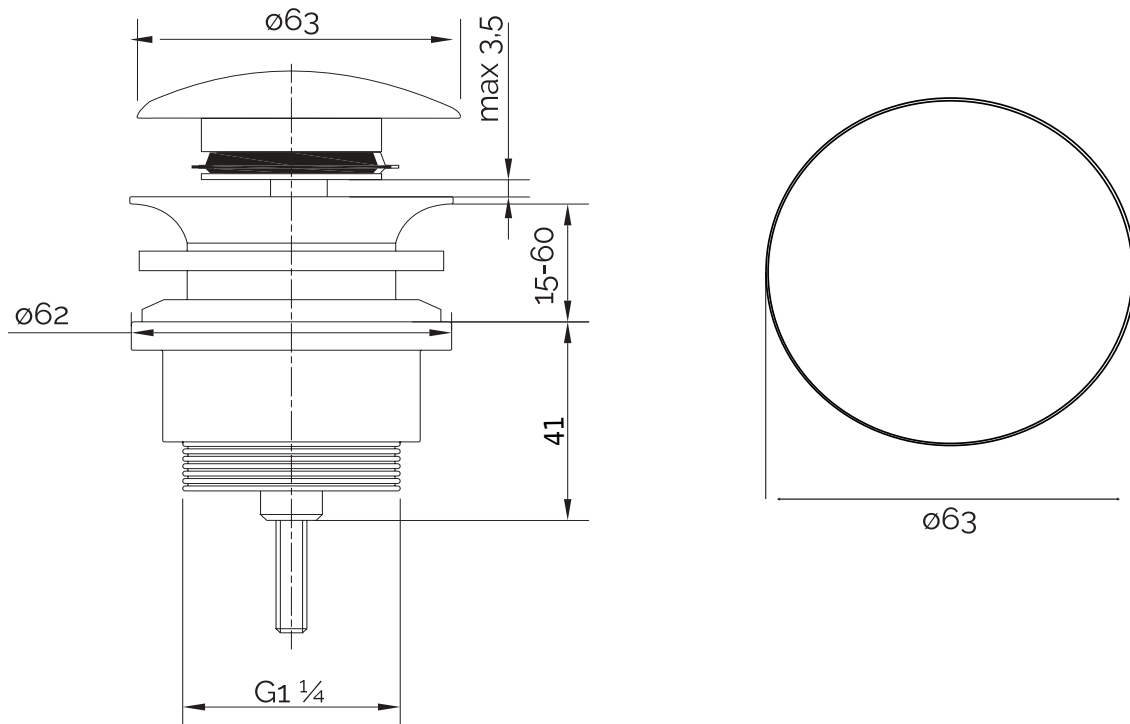

## Waste Push-open, brushed steel

SKU: 40040023

**Colour:** Brushed steel  
**Size:** cm / cm / cm  
**Weight:** 0.3kg netto

**Waste Push-open, brushed steel details:**