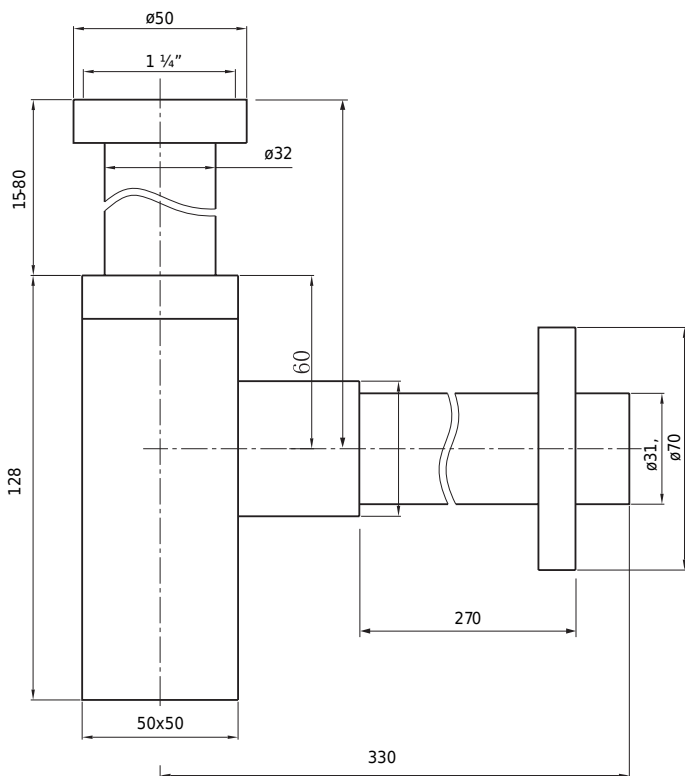

# Trap rectangular steel

SKU: 40040027

**Colour:**

Brushed steel

**Size:**

14.3cm / 5cm / 33cm

**Weight:**

1.2kg netto

**Trap rectangular steel details:**