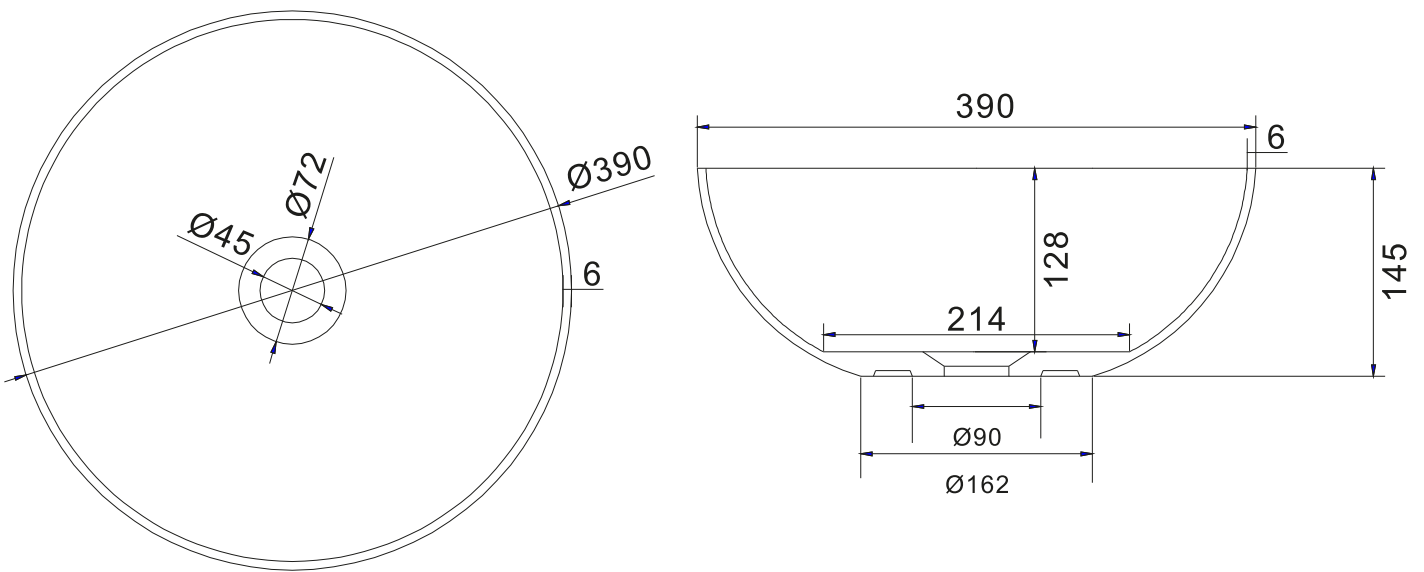

Norsjö round basin

SKU: 40010098

Colour: Matte white
Size: 14.5cm / 39cm / 39cm
Weight: 3.6kg netto

Norsjö round basin details: