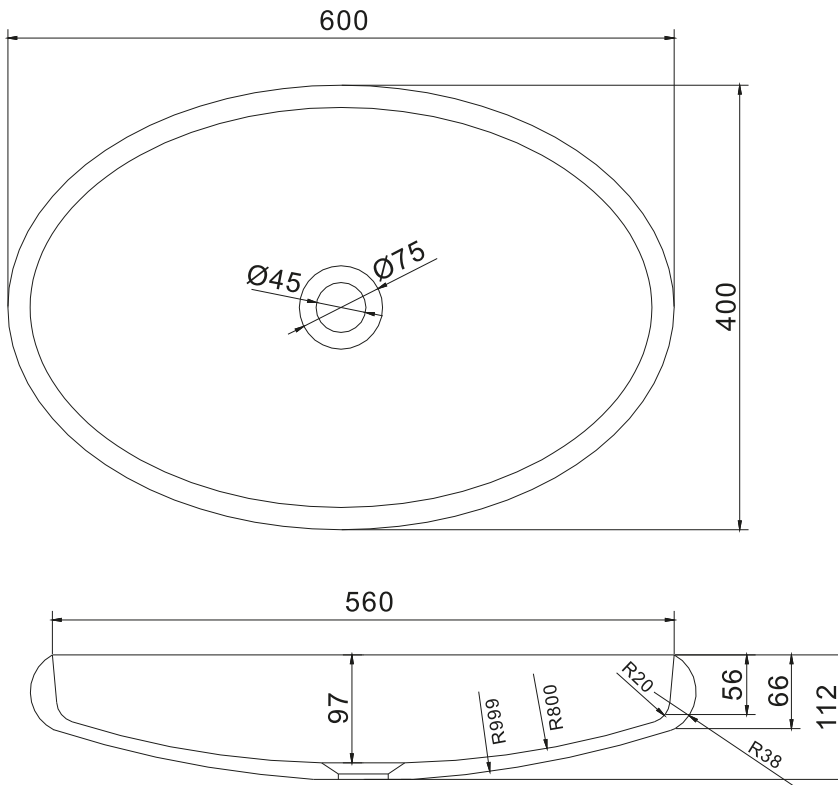

## Rosenborg oval basin

SKU: 40010099

$\varnothing 65$ mm hole for countertop

**Colour:** Matte white  
**Size:** 11.2cm / 60cm / 40cm  
**Weight:** 7kg netto

**Rosenborg oval basin details:**