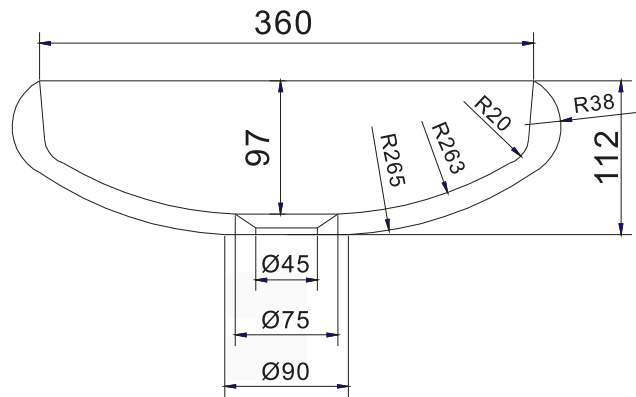

Rosenborg round basin

SKU: 40010107

ø65mm hole for countertop

Colour: Matte white
Size: 11.2cm / 40cm / 40cm
Weight: 5.04kg netto

Rosenborg round basin details: