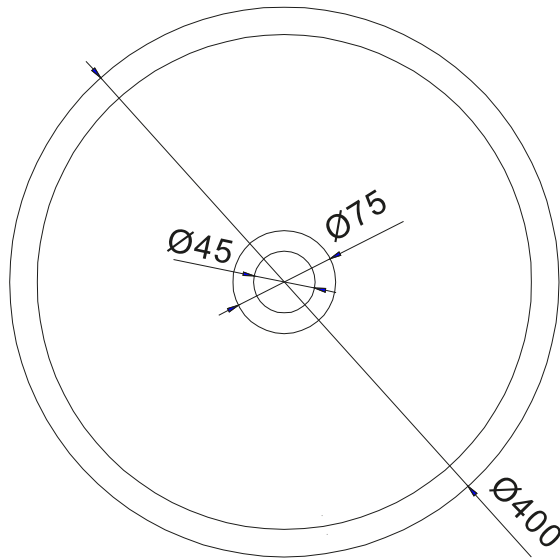

Rosenborg round basin

SKU: 40010107

ø65mm hole for countertop

Colour: Matte white
Size: 11.2cm / 40cm / 40cm
Weight: 5.04kg netto

Rosenborg round basin details: