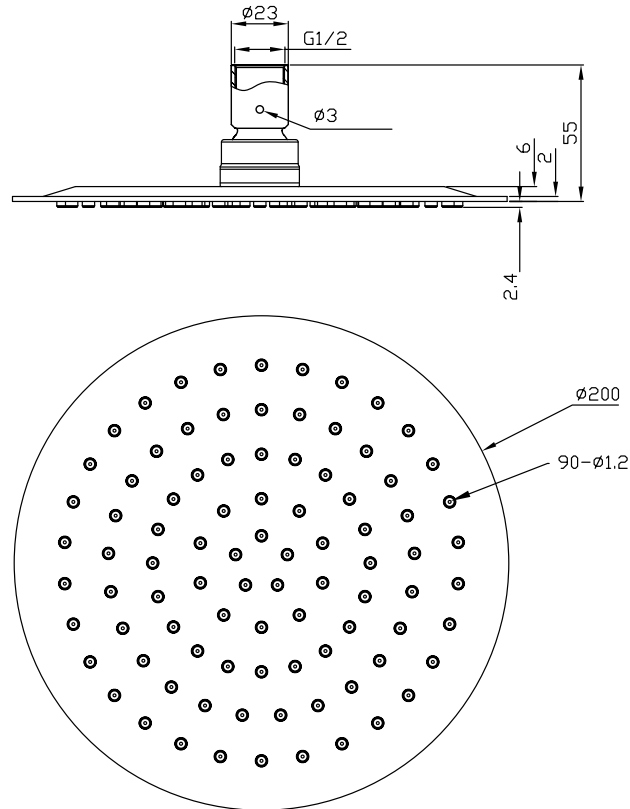

Shower head round 20

SKU: 60060000

Colour: Polished steel
Size: 5cm / 20cm / 20cm
Weight: 0.7kg netto

Shower head round 20 details: