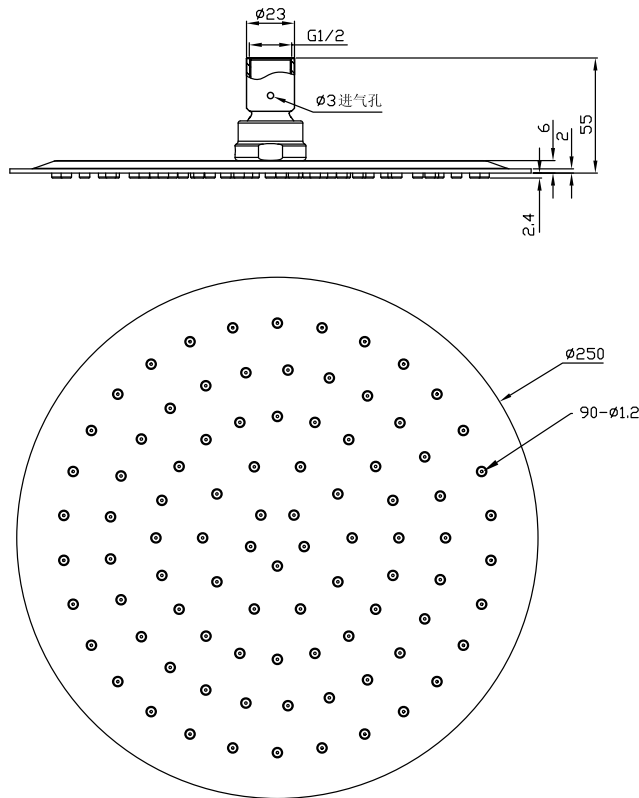

## Shower head round 25

SKU: 60060001

**Colour:** Polished steel  
**Size:** 5cm / 25cm / 25cm  
**Weight:** 1kg netto

**Shower head round 25 details:**