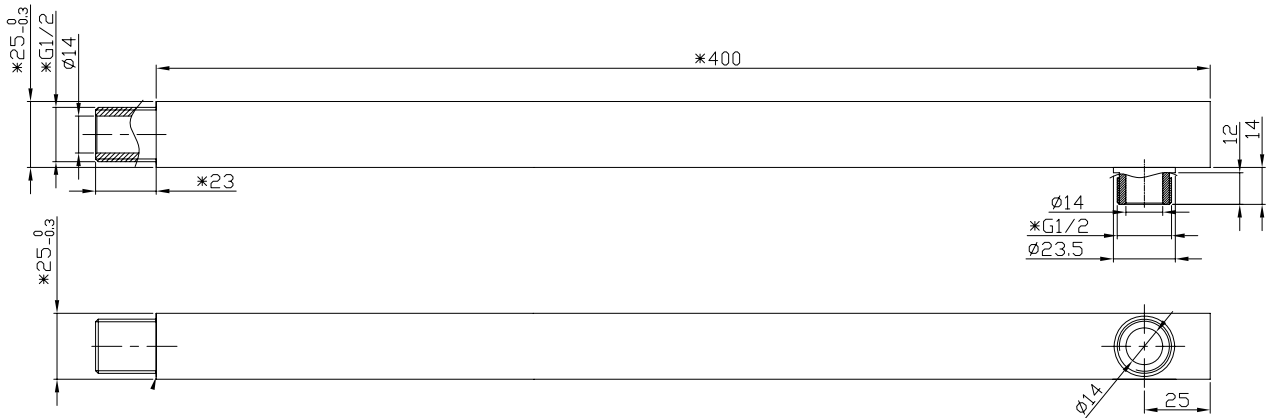

# Shower arm square 25

SKU: 60060016

**Colour:** Polished steel  
**Size:** 2.5cm / 40cm / 2.5cm  
**Weight:** 0.5kg netto

**Shower arm square 25 details:**