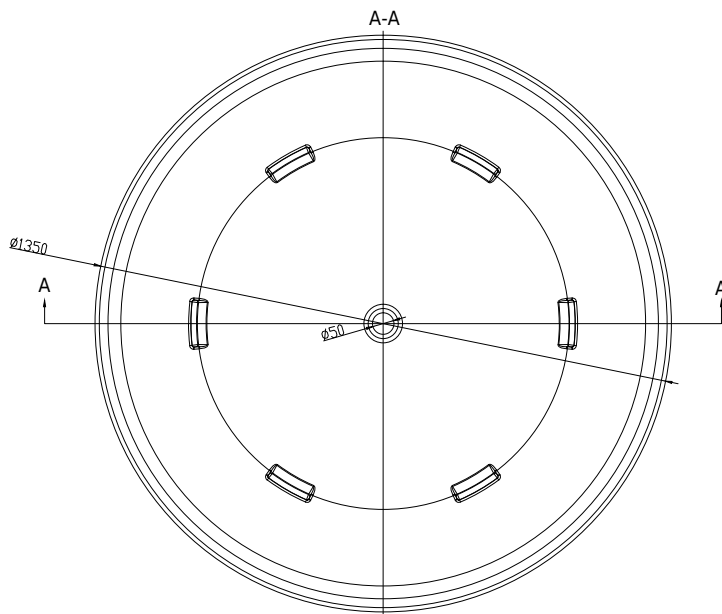

Copenhagen Bath

Bækkeskovvej
DK-2665 Vallensbæk Strand
CVR: DK32648622
Telefon: (+45) 3696 0747
contact@copenhagenbath.com
www.copenhagenbath.com

Tromsø bathtub

SKU: 40030004

Colour: Matte white
Litre: 400 overflow
Size: 48cm / 135cm / 135cm
Weight: 150kg netto

Tromsø bathtub details:

Please note that there may be a tolerance of ± 5 mm as all products are hand sanded.