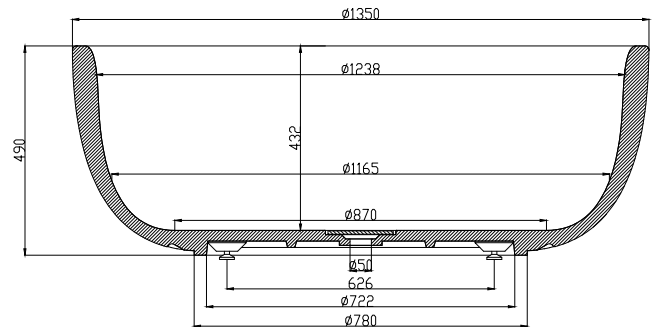

Copenhagen Bath

Bækkeskovvej
DK-2665 Vallensbæk Strand
CVR: DK32648622
Telefon: (+45) 3696 0747
contact@copenhagenbath.com
www.copenhagenbath.com

Tromsø bathtub

SKU: 40030004

Colour: Matte white
Litre: 400 overflow
Size: 48cm / 135cm / 135cm
Weight: 150kg netto

Tromsø bathtub details:

Please note that there may be a tolerance of ± 5 mm as all products are hand sanded.