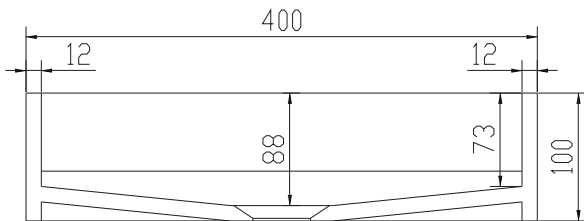

Copenhagen Bath

Roskildevej 394
DK-2610 Rødovre
VAT.No.: DK32648622
Phone: (+45) 3696 0747
contact@copenhagenbath.com
www.copenhagenbath.com

Christiansfeld 40 basin

SKU: 40010122

Colour: Matte white
Size: 10cm / 40cm / 40cm
Weight: 8.02kg netto

Christiansfeld 40 basin details: