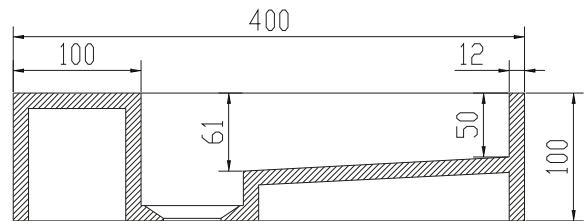

Copenhagen Bath

Roskildevej 394
DK-2610 Rødovre
VAT.No.: DK32648622
Phone: (+45) 3696 0747
contact@copenhagenbath.com
www.copenhagenbath.com

Christiansfeld 40 basin

SKU: 40010122

Colour: Matte white
Size: 10cm / 40cm / 40cm
Weight: 8.02kg netto

Christiansfeld 40 basin details: