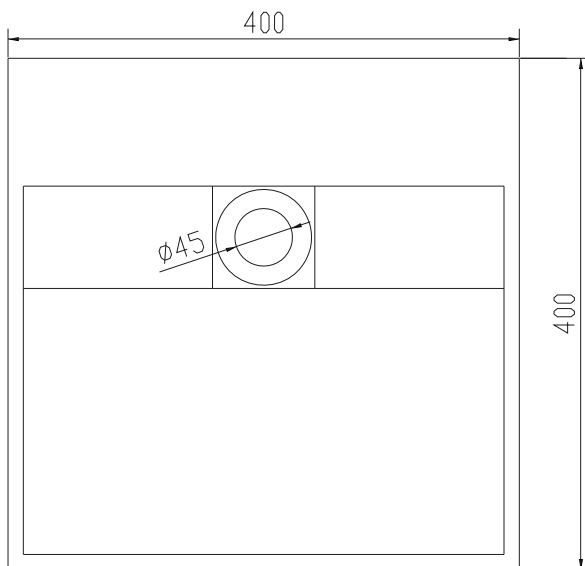

Copenhagen Bath

Roskildevej 394
DK-2610 Rødovre
VAT.No.: DK32648622
Phone: (+45) 3696 0747
contact@copenhagenbath.com
www.copenhagenbath.com

Christiansfeld 40 basin

SKU: 40010122

Colour: Matte white
Size: 10cm / 40cm / 40cm
Weight: 8.02kg netto

Christiansfeld 40 basin details: