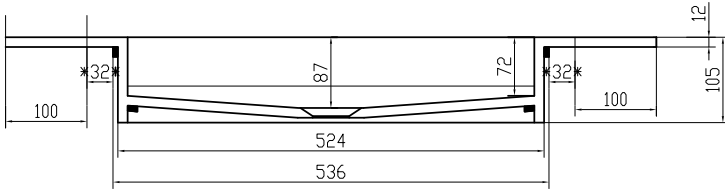

# Anholt 80 centred wash basin

SKU: 30040056

**Colour:** Matte white  
**Size:** 10.5cm / 80cm / 45cm  
**Weight:** 15.6kg netto

**Anholt 80 centred wash basin details:**