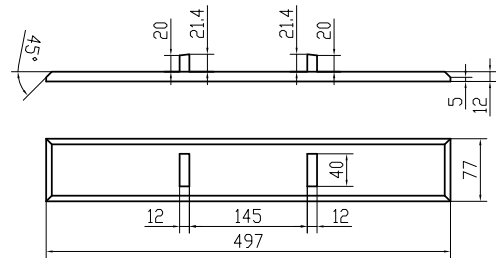

# Anholt 80 centred wash basin

SKU: 30040056

**Colour:** Matte white  
**Size:** 10.5cm / 80cm / 45cm  
**Weight:** 15.6kg netto

**Anholt 80 centred wash basin details:**