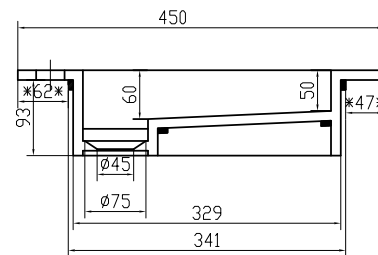

# Anholt 80 centred wash basin

SKU: 30040056

**Colour:** Matte white  
**Size:** 10.5cm / 80cm / 45cm  
**Weight:** 15.6kg netto

**Anholt 80 centred wash basin details:**