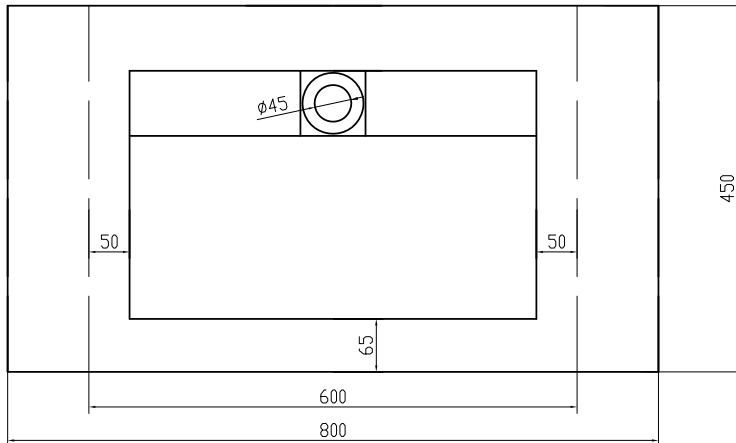

# Anholt 80 centred wash basin

SKU: 30040056

**Colour:** Matte white  
**Size:** 10.5cm / 80cm / 45cm  
**Weight:** 15.6kg netto

**Anholt 80 centred wash basin details:**