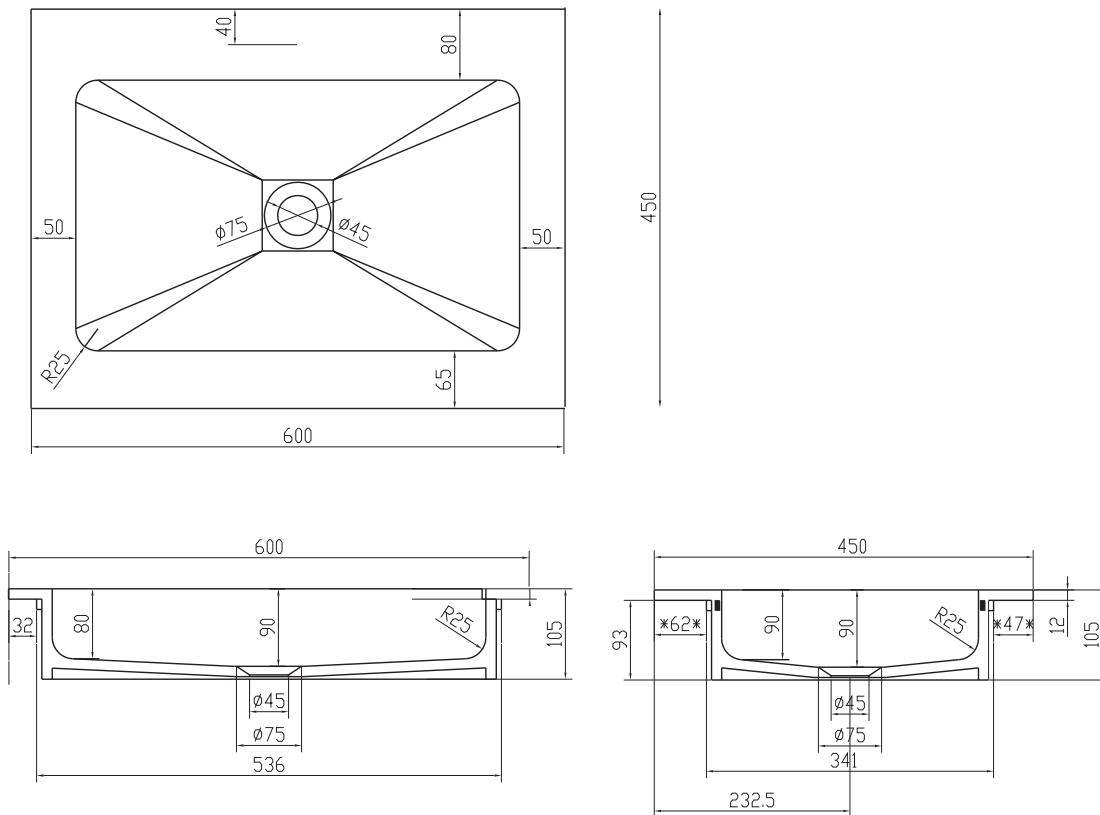

Romsø 60 centred wash basin

SKU: 30040059

Colour: Matte white
Size: 10.5cm / 60cm / 45cm
Weight: 8.5kg netto

Romsø 60 centred wash basin details: