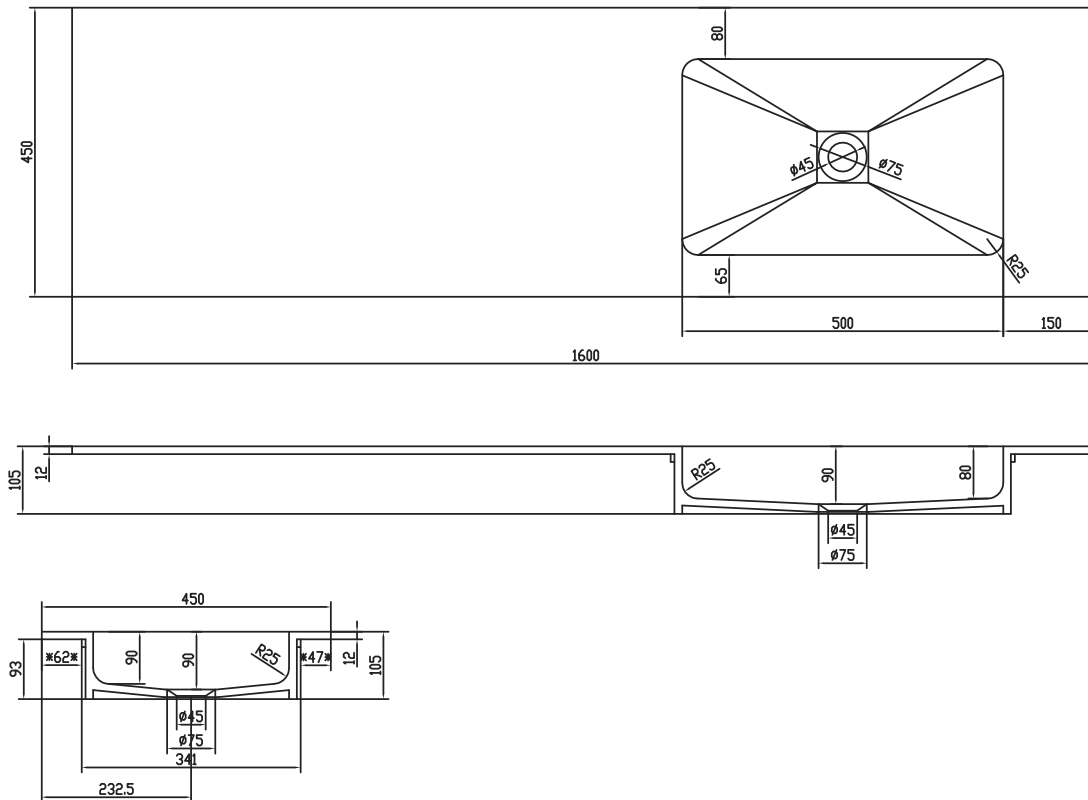

Romsø 160 right wash basin

SKU: 30040063

Colour: Matte white
Size: 10.5cm / 160cm / 45cm
Weight: 24kg netto

Romsø 160 right wash basin details: