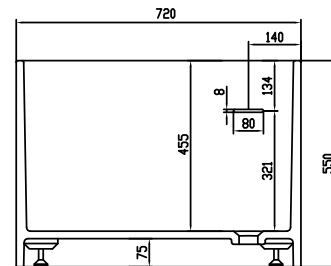

Copenhagen Bath

Bækkeskovvej
DK-2665 Vallensbæk Strand
CVR: DK32648622
Telefon: (+45) 3696 0747
contact@copenhagenbath.com
www.copenhagenbath.com

Lövestad 170 bathtub

SKU: 40030006

Colour: Matte white
Litre: 310 overflow
Size: 55cm / 170cm / 72cm
Weight: 150kg netto

Lövestad 170 bathtub details:

Please note that there may be a tolerance of ± 5 mm as all products are hand sanded.