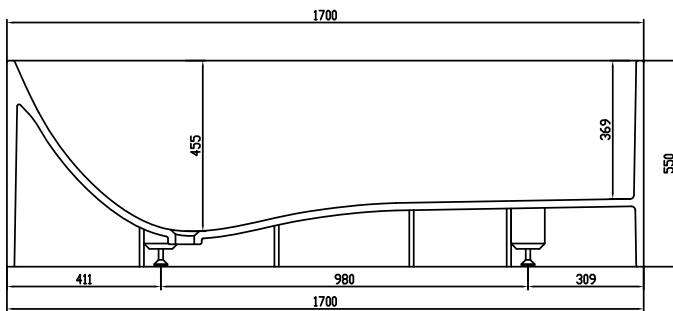

Copenhagen Bath

Bækkeskovvej
DK-2665 Vallensbæk Strand
CVR: DK32648622
Telefon: (+45) 3696 0747
contact@copenhagenbath.com
www.copenhagenbath.com

Lövestad 170 bathtub

SKU: 40030006

Colour: Matte white
Litre: 310 overflow
Size: 55cm / 170cm / 72cm
Weight: 150kg netto

Lövestad 170 bathtub details:

Please note that there may be a tolerance of ± 5 mm as all products are hand sanded.