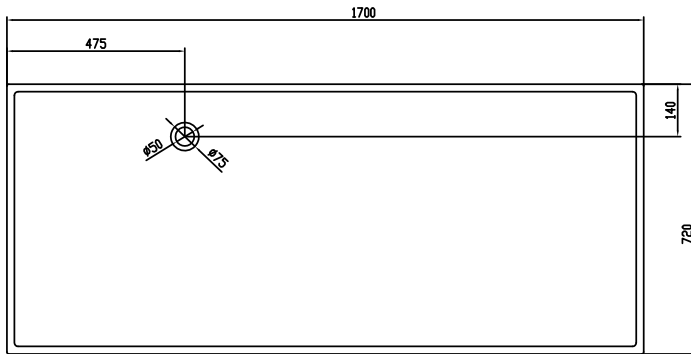

Copenhagen Bath

Bækkeskovvej
DK-2665 Vallensbæk Strand
CVR: DK32648622
Telefon: (+45) 3696 0747
contact@copenhagenbath.com
www.copenhagenbath.com

Lövestad 170 bathtub

SKU: 40030006

Colour: Matte white
Litre: 310 overflow
Size: 55cm / 170cm / 72cm
Weight: 150kg netto

Lövestad 170 bathtub details:

Please note that there may be a tolerance of ± 5 mm as all products are hand sanded.