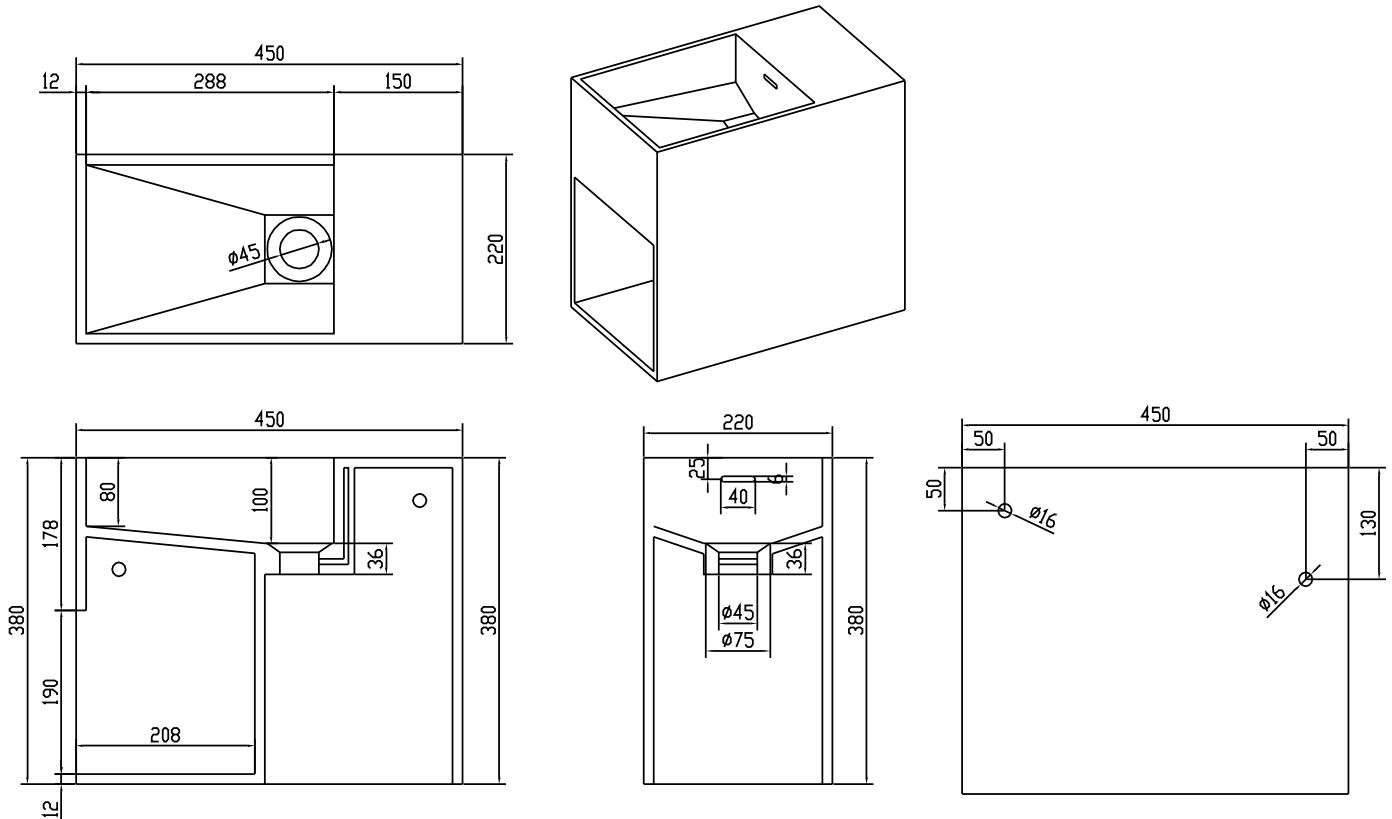

Nyland basin

SKU: 40010152

Colour: Matte white
Size: 38cm / 45cm / 22cm
Weight: 16.2kg netto

Nyland basin details: