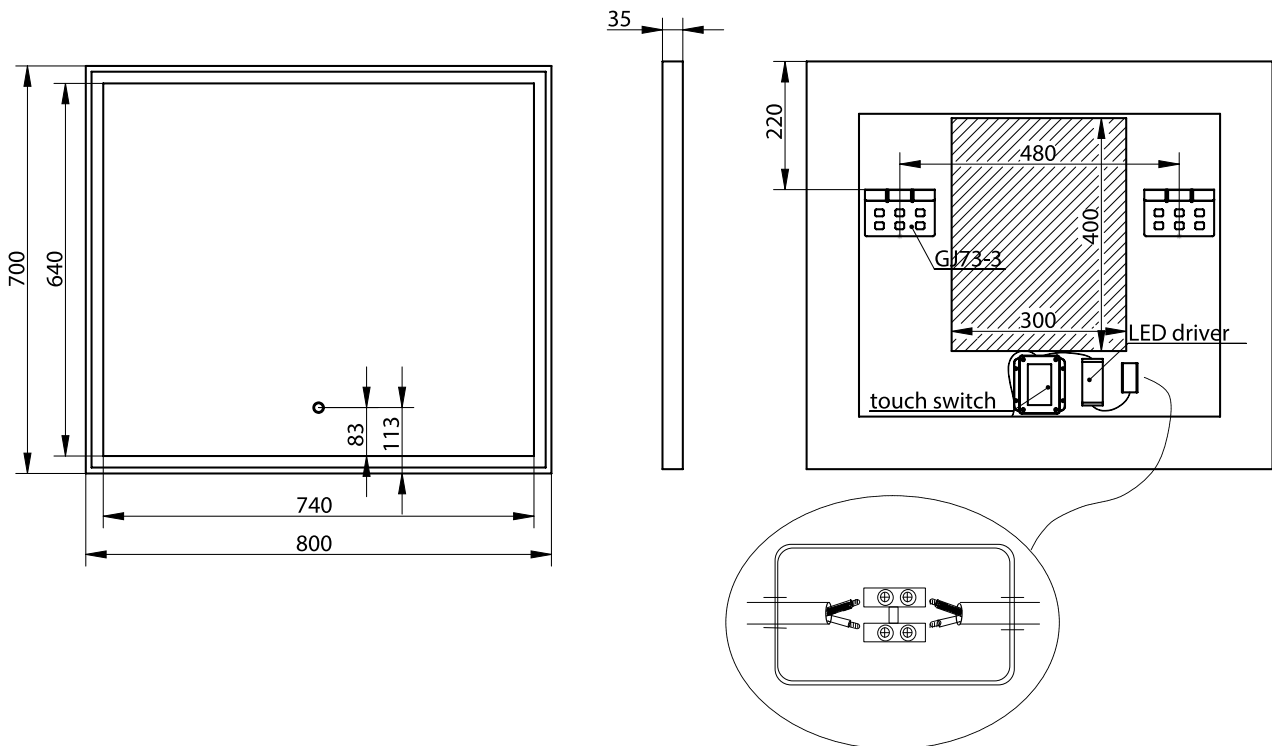

Fanø 80 mirror

SKU: 30020209

Colour:	Matte white/glass
Lumen:	1850
Kelvin:	3200-6000
Size:	70cm / 80cm / 3.4cm
Weight:	9kg netto

Fanø 80 mirror details: