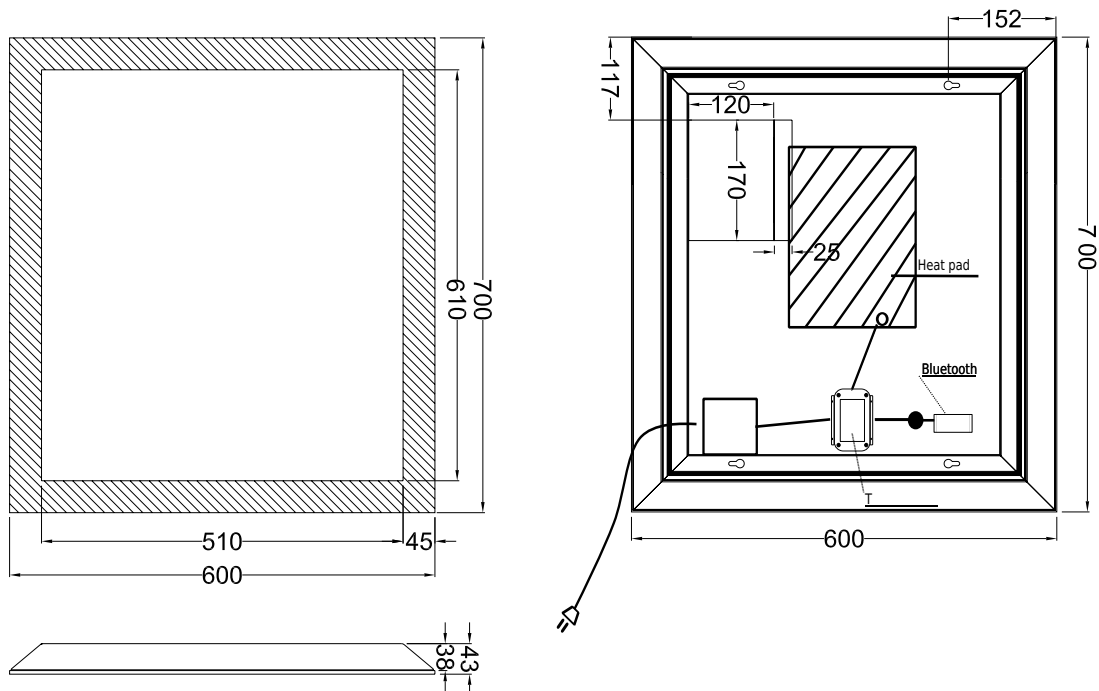

Larvik 60 Sound mirror

SKU: 30020214

Colour:	Aluminium/glass
Size:	70cm / 60cm / 4.3cm
Weight:	7.5kg netto

Larvik 60 Sound mirror details: