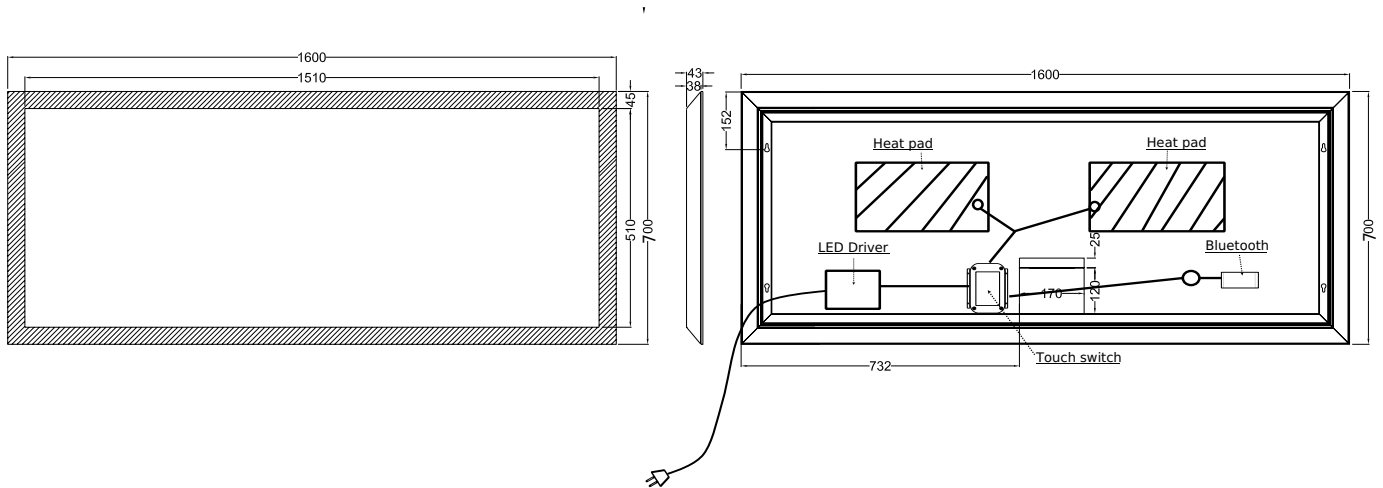

Larvik 160 Sound mirror

SKU: 30020217

Colour: Aluminium/glass
Size: 70cm / 160cm / 4.3cm
Weight: 17.3kg netto

Larvik 160 Sound mirror details: