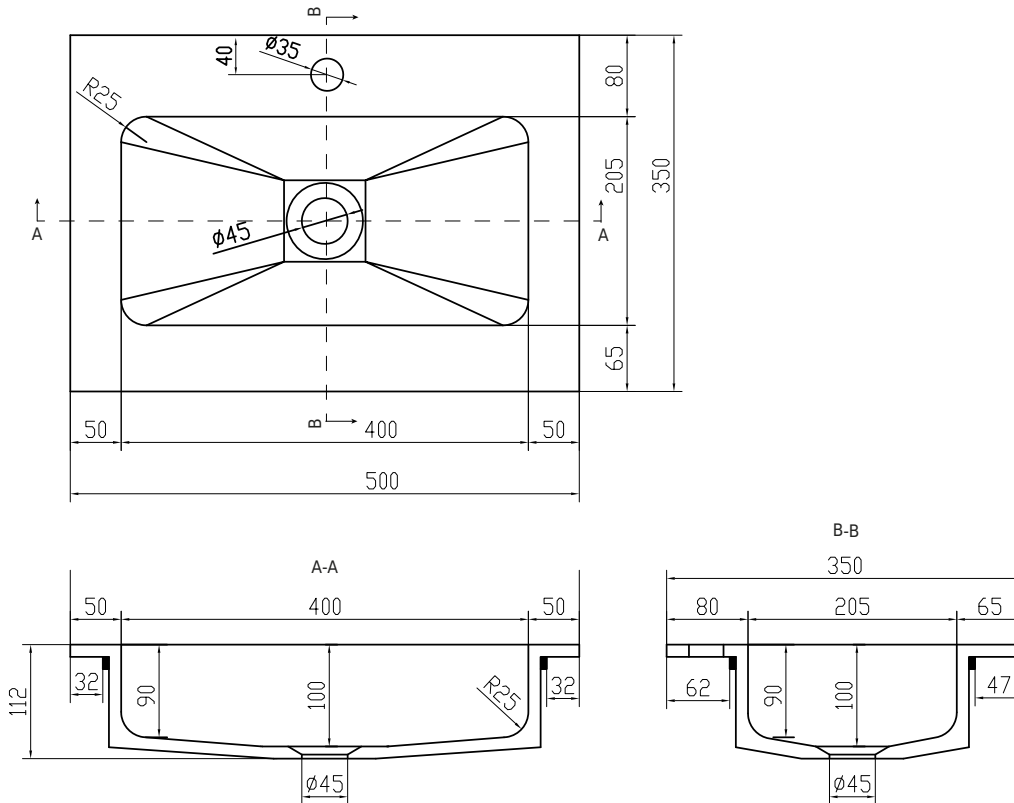

Romsø 50/35 centred wash basin

SKU: 30040068

Colour: Matte white
Size: 10.5cm / 50cm / 35cm
Weight: 5.5kg netto

Romsø 50/35 centred wash basin details: