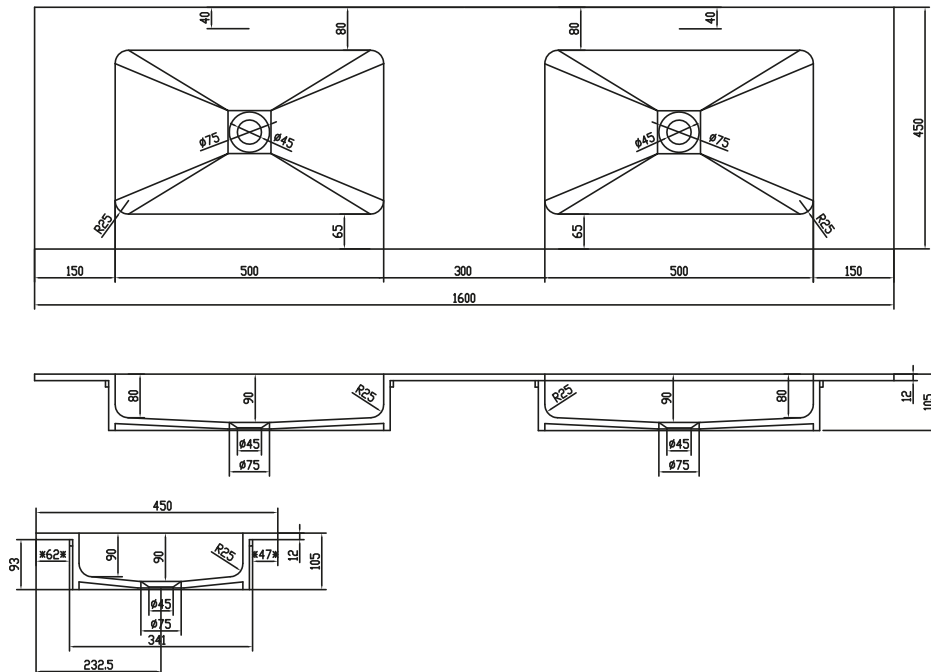

# Romsø 160 double wash basin

SKU: 30040069

**Colour:** Matte white  
**Size:** 10.5cm / 160cm / 45cm  
**Weight:** 27kg netto

**Romsø 160 double wash basin details:**