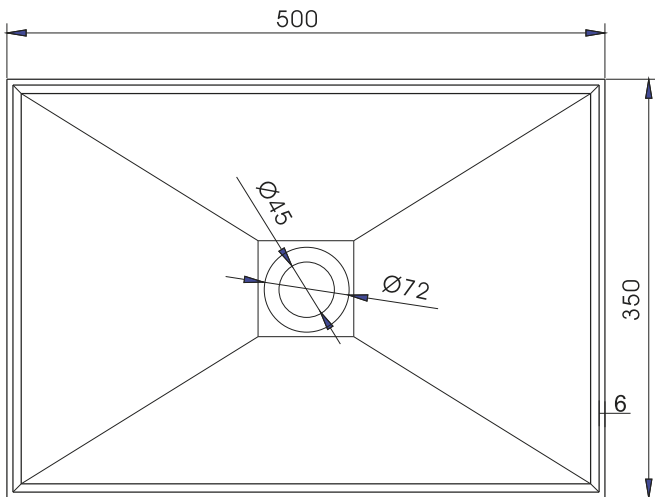

## Stockholm rectangular basin

SKU: 40010169

ø65mm hole for countertop

**Colour:** Matte white  
**Size:** 11cm / 50cm / 35cm  
**Weight:** 6.9kg netto

**Stockholm rectangular basin details:**