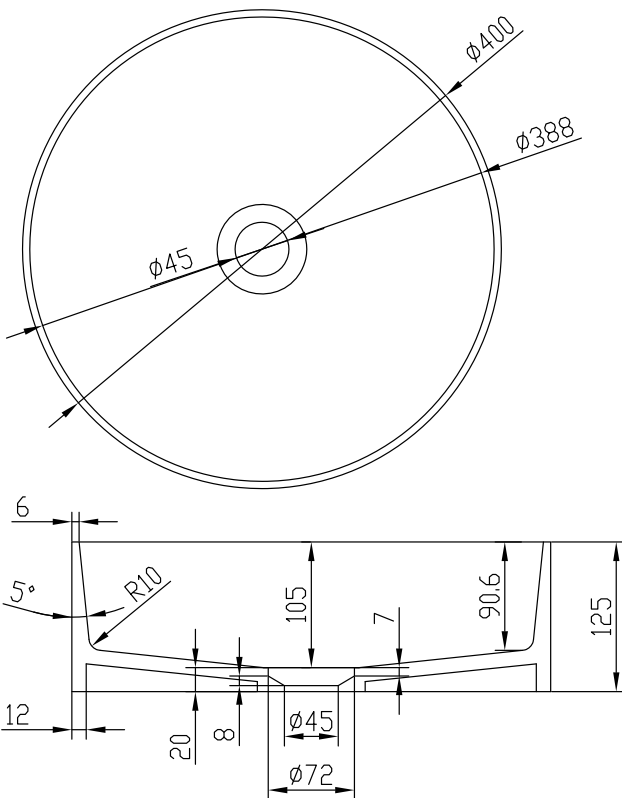

## Stockholm round basin

SKU: 40010171

**Colour:** Matte white  
**Size:** 12.5cm / 40cm / 40cm  
**Weight:** 5.9kg netto

**Stockholm round basin details:**