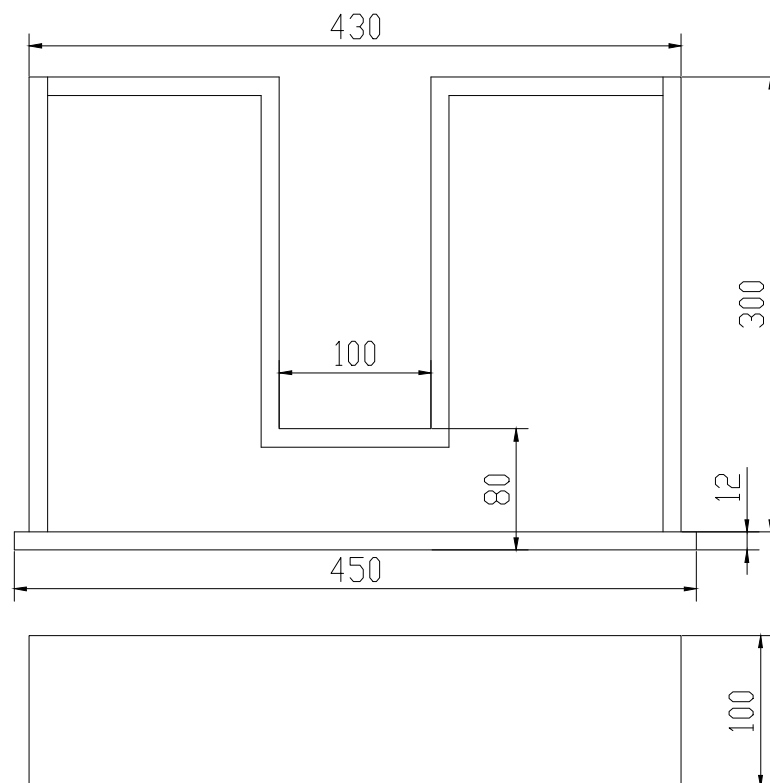

Nexø 50 skuff

SKU: 40040064

Farge:	Matt hvit
Størrelse:	10cm / 45cm / 30cm
Vekt:	7.4kg. netto

Nexø 50 skuff detaljer:

This inner drawer is an additional option for Nexø 50. The drawer is made of matte white Acovi, with push-open function.