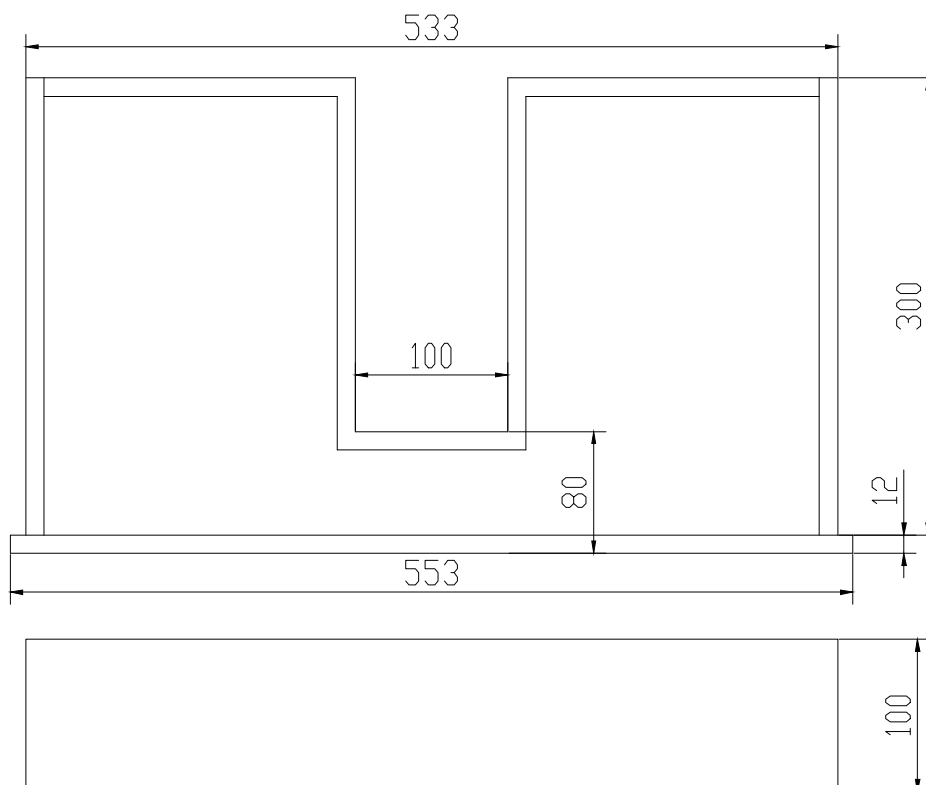

Nexø 120 skuff

SKU: 40040065

Farge:	Matt hvit
Størrelse:	10cm / 55cm / 30cm
Vekt:	8kg. netto

Nexø 120 skuff detaljer:

This inner drawer is an additional option for Nexø 120. The drawer is made of matt white Acovi, with push-open function.