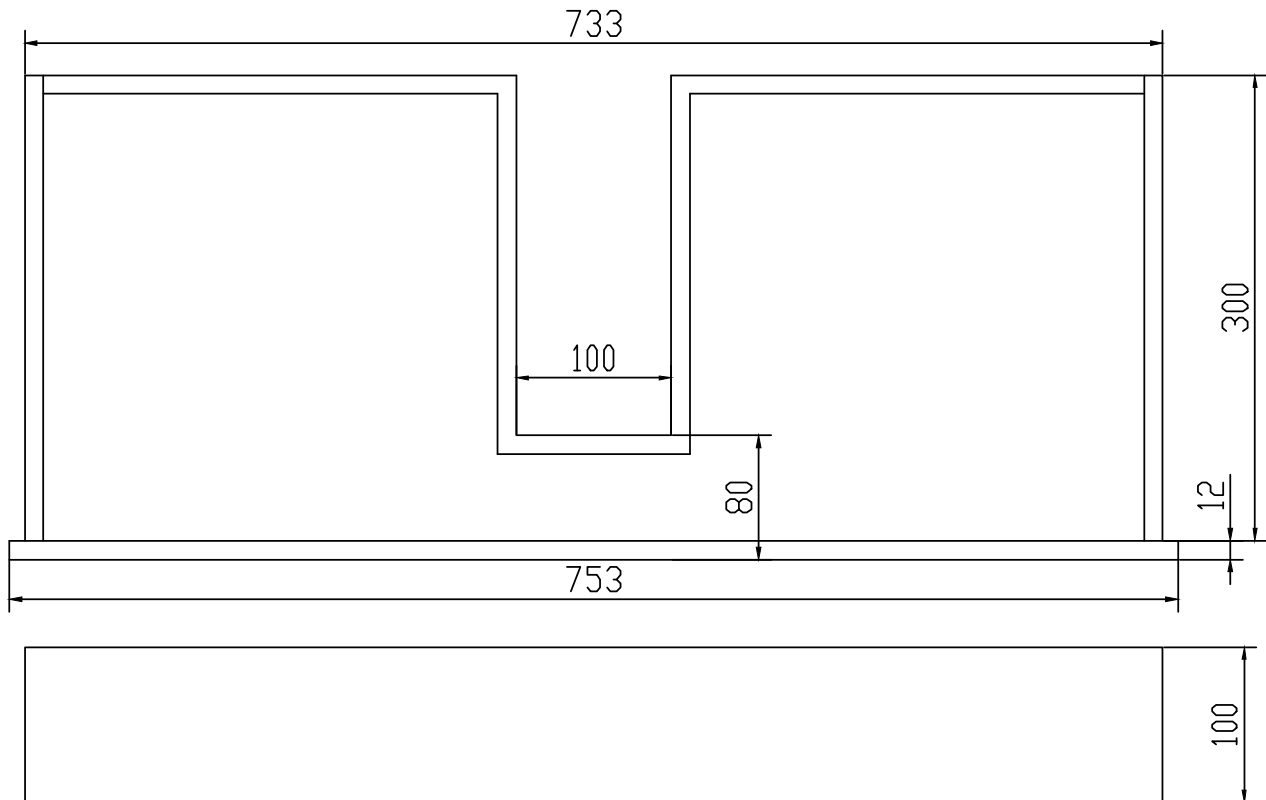

Nexø 160 skuff

SKU: 40040067

Farge:	Matt hvit
Størrelse:	10cm / 72cm / 30cm
Vekt:	11.5kg. netto

Nexø 160 skuff detaljer:

This inner drawer is an additional option for Nexø 160. The drawer is made of matt white Acovi, with push-open function.