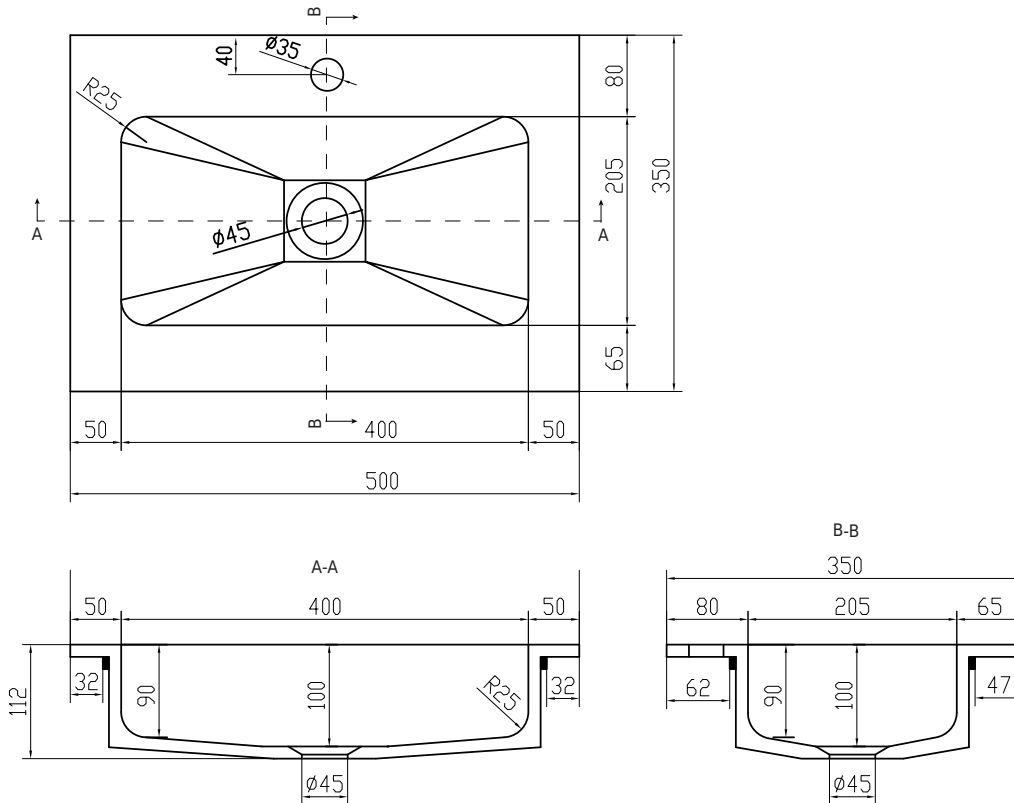

Romsø 50 servant

SKU: 30040068

Farge:	Matt hvit
Størrelse:	10.5cm / 50cm / 35cm
Vekt:	5.5kg. netto

Romsø 50 servant detaljer:

Romsø benkeplate in 12mm Acovi solid surface. servant with rounded corners and visible waste. Can be used on Malmö 50/35 kabinett. Waste is not included.