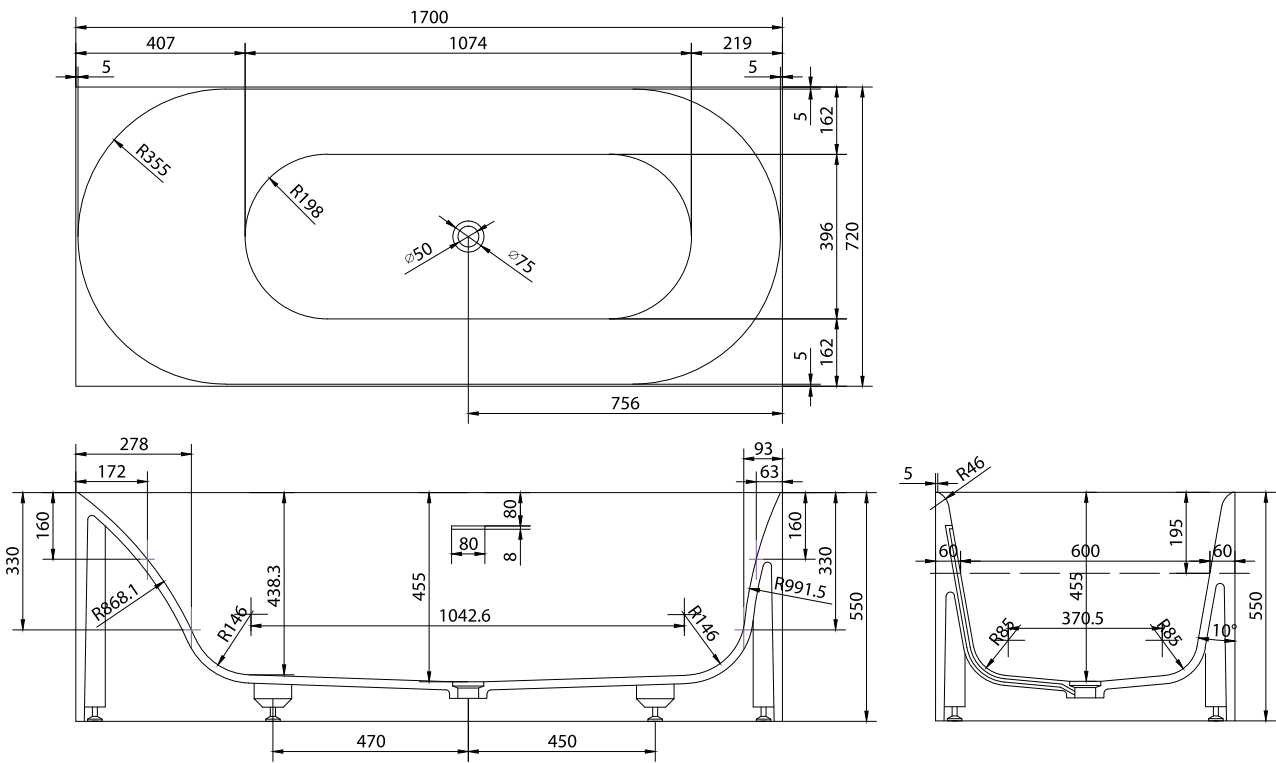

SQ1 bathtub

10 year
guarantee
Acovi®

timeless
danish
design

made
to
measure

SQ1 bathtub

SPECIFICATIONS

SKU:	40030034
EAN13:	5700400300346
Colour:	Matte white
Litre:	260 overflow
Size product:	55cm / 170cm / 72cm netto
Weight product:	192kg netto
Size packaging:	70cm / 180cm / 81cm brutto
Weight packaging:	232kg brutto
Material:	Acovi® Solid Surface

10 year guarantee on Acovi® products against internal breakage and on colour fastness.

Bathtub is inclusive waste, trap and 80cm drain hose.

Bathtub has an overflow.

10 year
guarantee
Acovi®

timeless
danish
design

made
to
measure