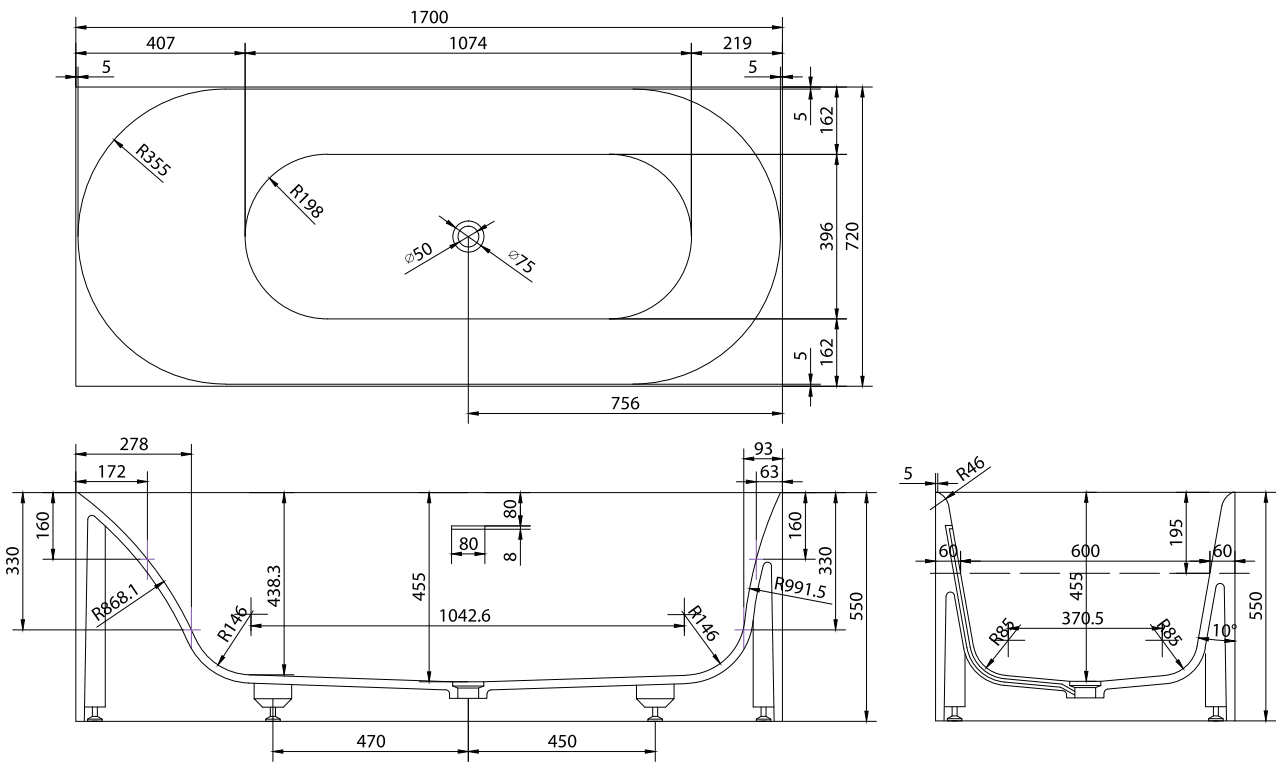

SQ1 Badewanne

10 year
guarantee
Acovi®

timeless
danish
design

made
to
measure

SQ1 Badewanne

SPECIFICATIONS

Produktnummer:	40030034
EAN13:	5700400300346
Farbe:	Matte white
Liter:	260 Überlauf
Size product:	55cm / 170cm / 72cm netto
Weight product:	192kg netto
Size packaging:	70cm / 180cm / 81cm brutto
Weight packaging:	232kg brutto
Material:	Acovi® Solid Surface

10 Jahre Garantie gegen inneren Bruch und für Farbechtheit.

Bathtub is inclusive waste, trap and 80cm drain hose.

Bathtub has an overflow.

The trap has a drain of 3,8 cm

10 year
guarantee
Acovi®

timeless
danish
design

made
to
measure