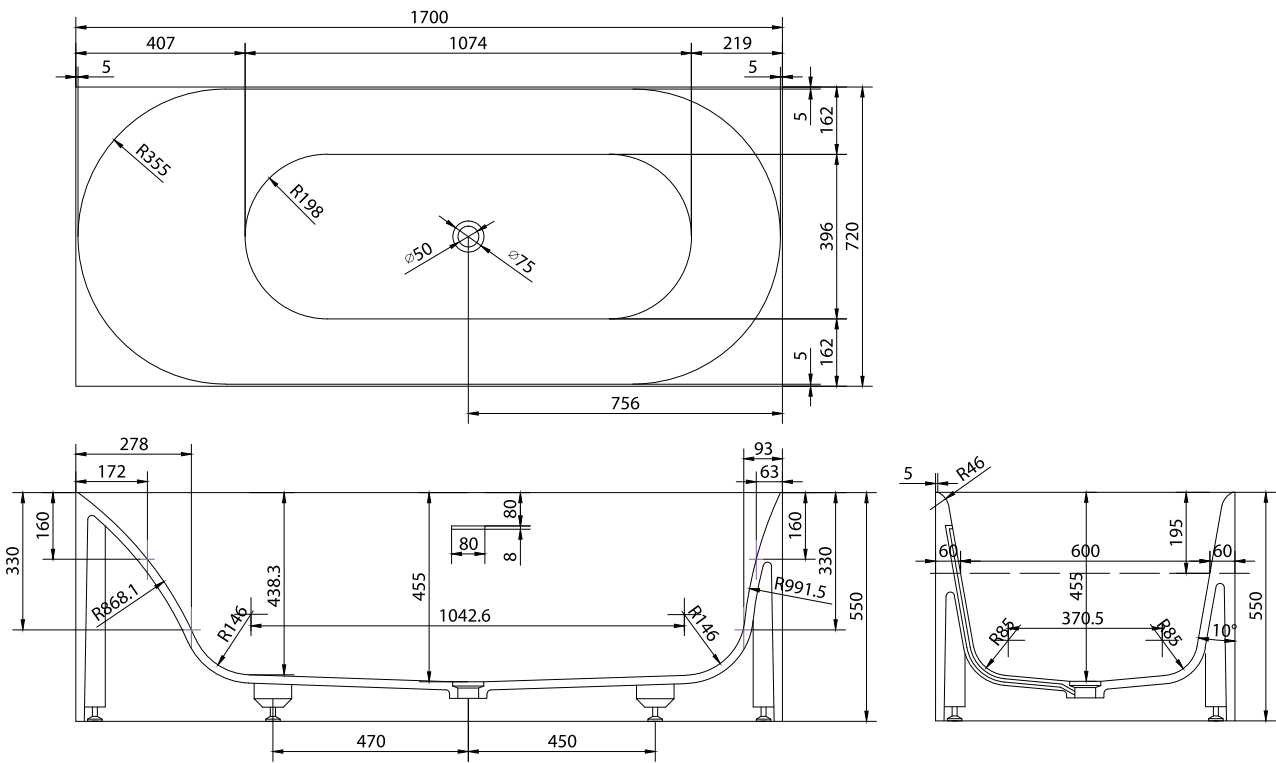

SQ1 bathtub

10 year
guarantee
Acovi®

timeless
danish
design

made
to
measure

SQ1 bathtub

SPECIFICATIONS

SKU:	40030034
EAN13:	5700400300346
Colour:	Matte white
Litre:	260 overflow
Size product:	55cm / 170cm / 72cm net
Weight product:	192kg net
Size packaging:	70cm / 180cm / 81cm brutto
Weight packaging:	232kg brutto
Material:	Acovi® Solid Surface

10 year guarantee on Acovi® products against internal breakage and on colour fastness.

Bathtub is inclusive waste, trap and 80cm drain hose.

Bathtub has an overflow.

10 year
guarantee
Acovi®

timeless
danish
design

made
to
measure