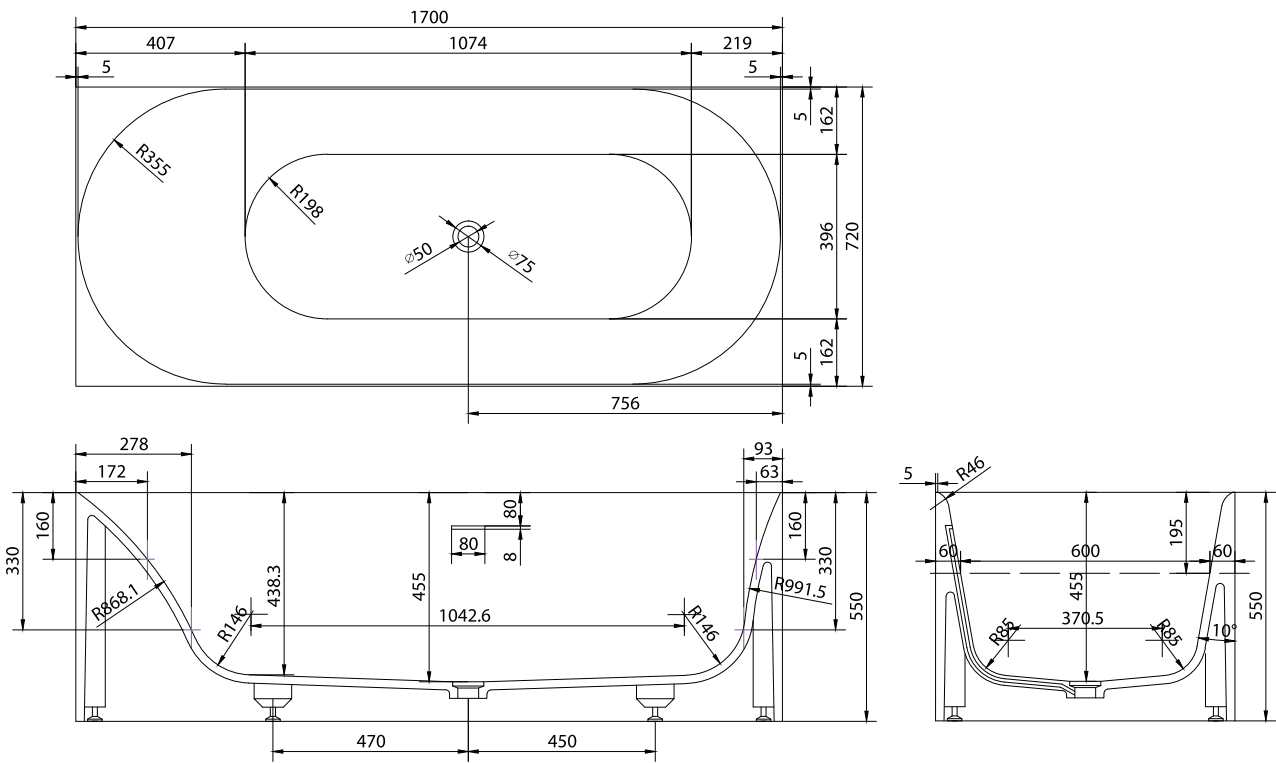

SQ1 bathtub

10 year
guarantee
Acovi®

timeless
danish
design

made
to
measure