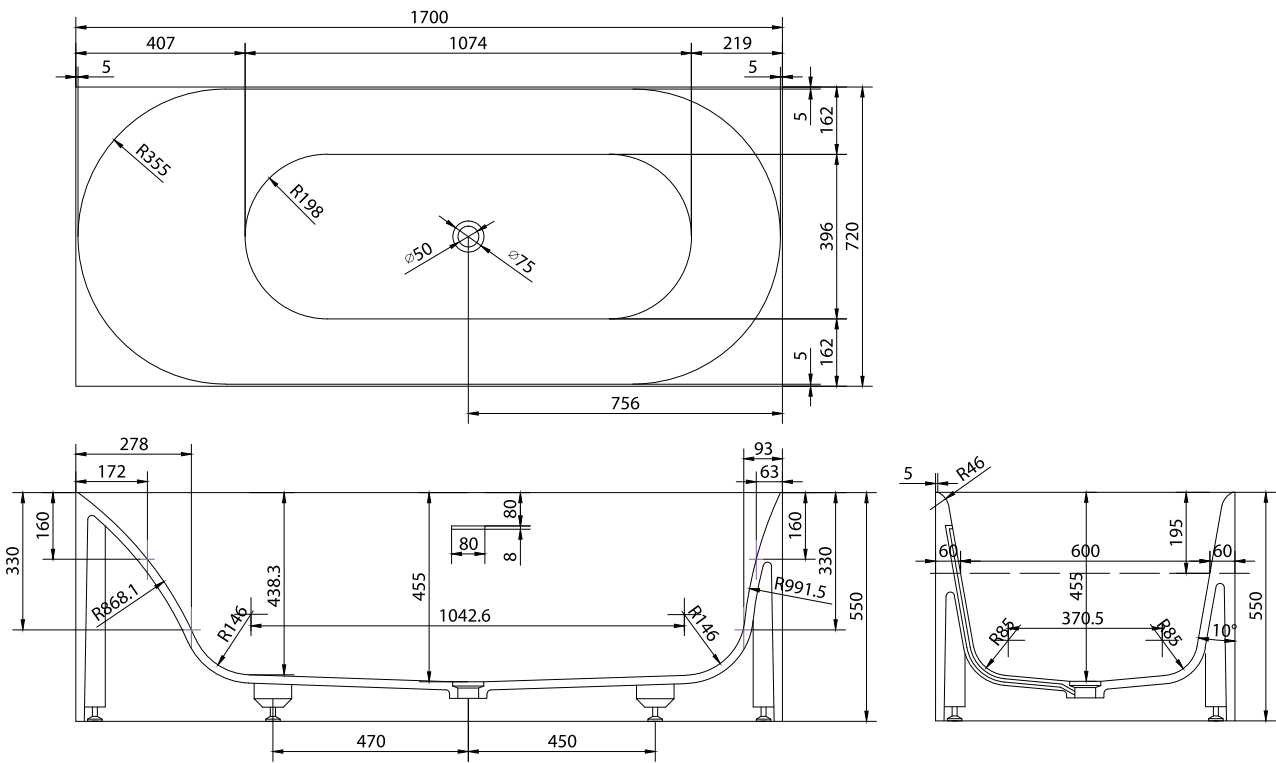

SQ1 bathtub

10 year
guarantee
Acovi®

timeless
danish
design

made
to
measure

SQ1 bathtub

SPECIFICATIONS

SKU:	40030034
EAN13:	5700400300346
Colour:	Matte white
Litre:	260 overflow
Size product:	55cm / 170cm / 72cm netto
Weight product:	192kg netto
Size packaging:	70cm / 180cm / 81cm brutto
Weight packaging:	232kg brutto
Material:	Acovi® Solid Surface

10 year guarantee on Acovi® products against internal breakage and on colour fastness.

Bathtub is inclusive waste, trap and 80cm drain hose.

Bathtub has an overflow.

The trap has a drain of 3,8 cm

10 year
guarantee
Acovi®

timeless
danish
design

made
to
measure