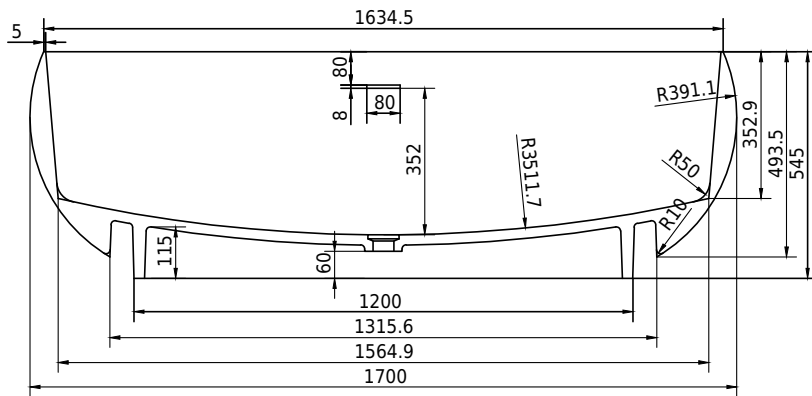

Rosenborg Badewanne

10 year
guarantee
Acovi®

timeless
danish
design

made
to
measure