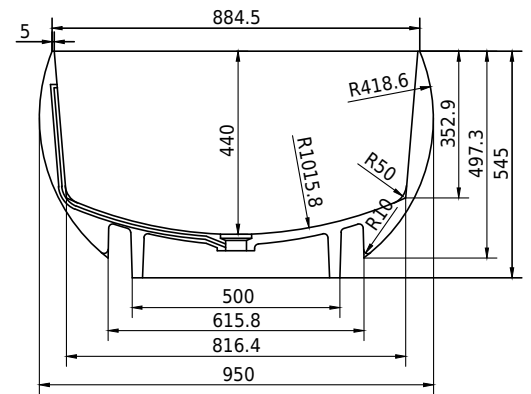

Rosenborg Badewanne

10 year
guarantee
Acovi®

timeless
danish
design

made
to
measure