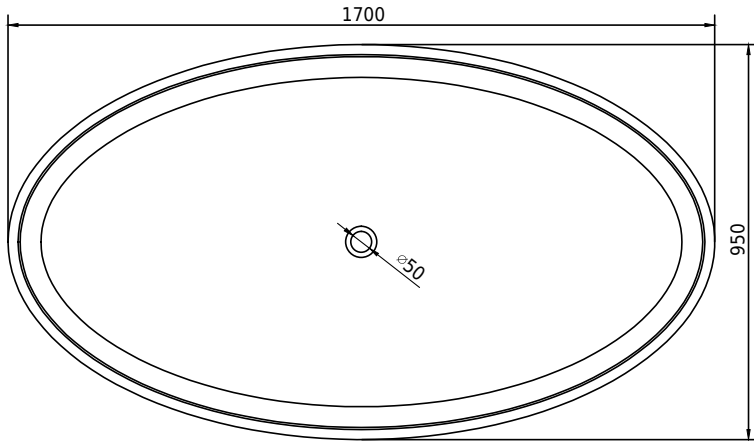

Rosenborg Badewanne

10 year
guarantee
Acovi®

timeless
danish
design

made
to
measure