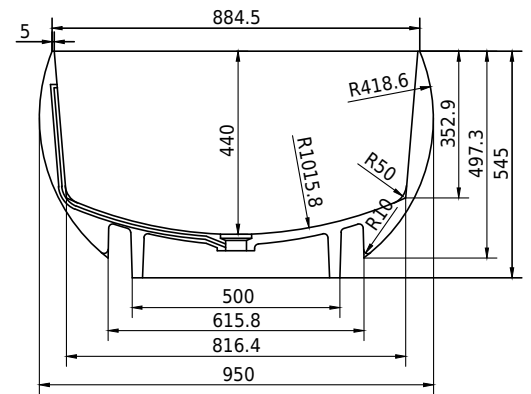

Rosenborg bathtub

10 year
guarantee
Acovi®

timeless
danish
design

made
to
measure

Rosenborg bathtub

SPECIFICATIONS

SKU:	40030035
EAN13:	5700400300353
Colour:	Matte white
Litre:	340 overflow
Size product:	55cm / 170cm / 95cm net
Weight product:	185kg net
Size packaging:	70cm / 180cm / 105cm brutto
Weight packaging:	225kg brutto
Material:	Acovi® Solid Surface

10 year guarantee on Acovi® products against internal breakage and on colour fastness.

Bathtub is inclusive waste, trap and 80cm drain hose.

Bathtub has an overflow.

The trap has a drain of 3,8 cm

10 year
guarantee
Acovi®