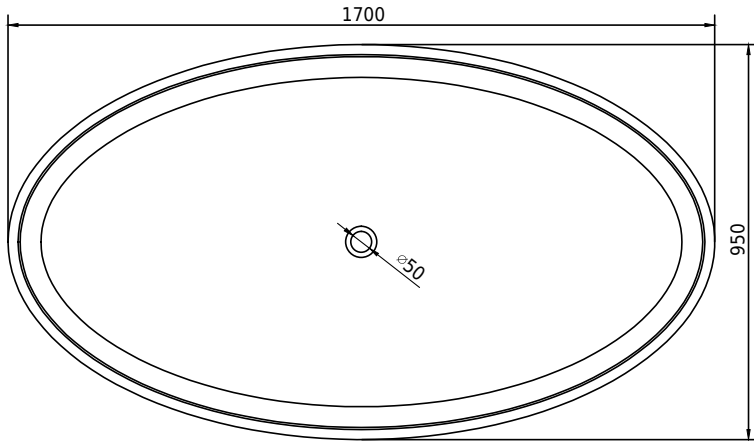

Rosenborg bathtub

10 year
guarantee
Acovi®

timeless
danish
design

made
to
measure

Rosenborg bathtub

SPECIFICATIONS

SKU:	40030035
EAN13:	5700400300353
Colour:	Matte white
Litre:	340 overflow
Size product:	55cm / 170cm / 95cm net
Weight product:	185kg net
Size packaging:	70cm / 180cm / 105cm brutto
Weight packaging:	225kg brutto
Material:	Acovi® Solid Surface

made
to
measure