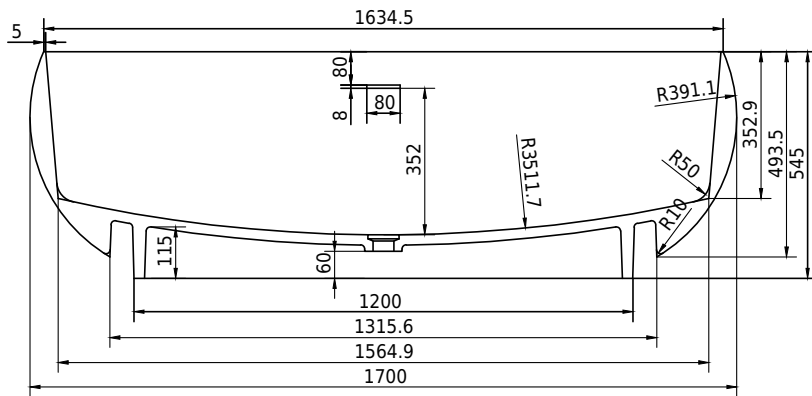

Rosenborg bathtub

10 year
guarantee
Acovi®

timeless
danish
design

made
to
measure