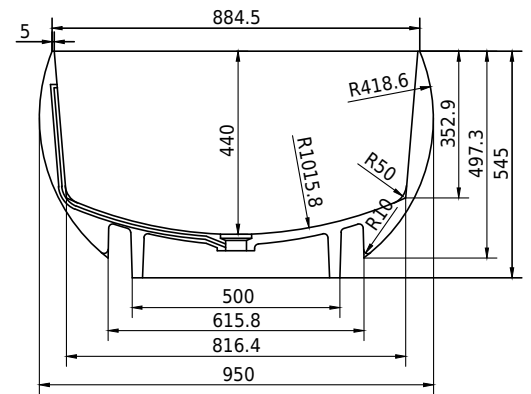

Rosenborg bathtub

10 year
guarantee
Acovi®

timeless
danish
design

made
to
measure

Rosenborg bathtub

SPECIFICATIONS

SKU:	40030035
EAN13:	5700400300353
Colour:	Matte white
Litre:	340 overflow
Size product:	55cm / 170cm / 95cm net
Weight product:	185kg net
Size packaging:	70cm / 180cm / 105cm brutto
Weight packaging:	225kg brutto
Material:	Acovi® Solid Surface

10 year guarantee on Acovi® products against internal breakage and on colour fastness.

Bathtub is inclusive waste, trap and 80cm drain hose.

Bathtub has an overflow.

10 year
guarantee
Acovi®

timeless
danish
design

made
to
measure