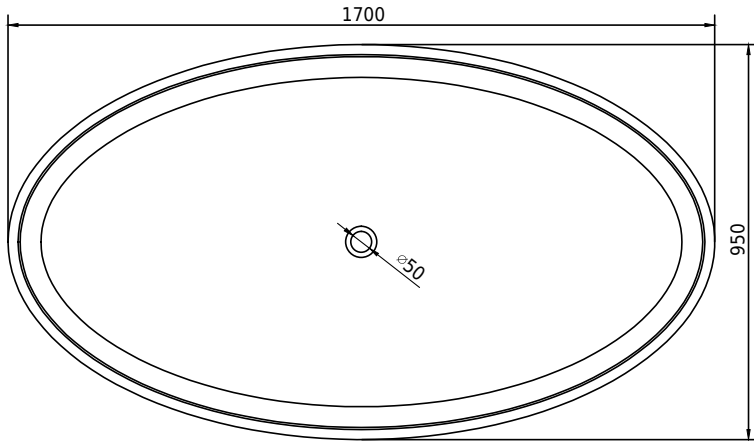

Rosenborg bathtub

10 year
guarantee
Acovi®

timeless
danish
design

made
to
measure