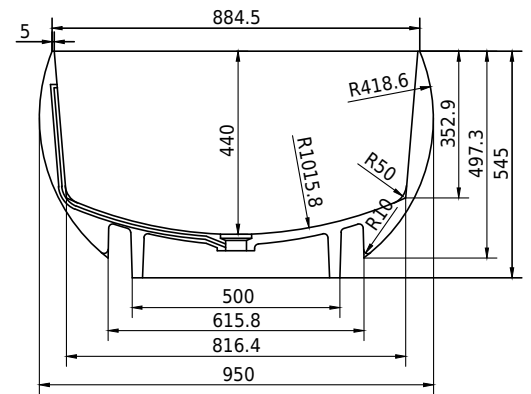

Rosenborg bathtub

10 year
guarantee
Acovi®

timeless
danish
design

made
to
measure