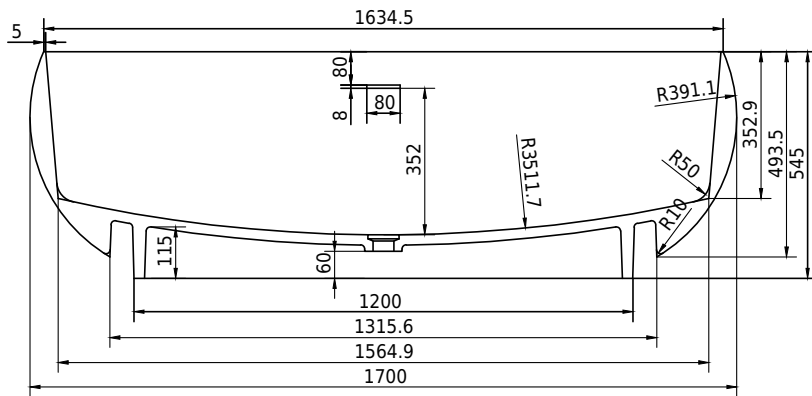

Rosenborg bathtub

10 year
guarantee
Acovi®

timeless
danish
design

made
to
measure

Rosenborg bathtub

SPECIFICATIONS

SKU:	40030035
EAN13:	5700400300353
Colour:	Matte white
Litre:	340 overflow
Size product:	55cm / 170cm / 95cm net
Weight product:	185kg net
Size packaging:	70cm / 180cm / 105cm brutto
Weight packaging:	225kg brutto
Material:	Acovi® Solid Surface

10 year guarantee on Acovi® products against internal breakage and on colour fastness.

Bathtub is inclusive waste, trap and 80cm drain hose.

Bathtub has an overflow.

10 year
guarantee
Acovi®

timeless
danish
design

made
to
measure