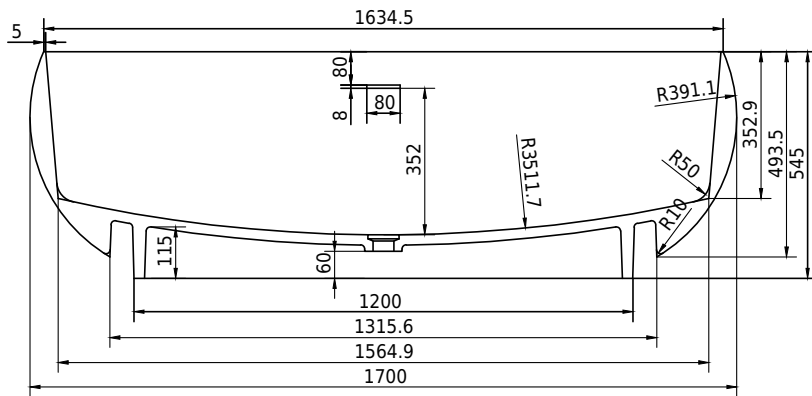

Rosenborg bathtub

10 year
guarantee
Acovi®

timeless
danish
design

made
to
measure

Rosenborg bathtub

SPECIFICATIONS

SKU:	40030035
EAN13:	5700400300353
Colour:	Matte white
Litre:	340 overflow
Size product:	55cm / 170cm / 95cm net
Weight product:	185kg net
Size packaging:	70cm / 180cm / 105cm brutto
Weight packaging:	225kg brutto
Material:	Acovi® Solid Surface

10 year guarantee on Acovi® products against internal breakage and on colour fastness.

Bathtub is inclusive waste, trap and 80cm drain hose.

Bathtub has an overflow.

The trap has a drain of 3,8 cm

10 year
guarantee
Acovi®