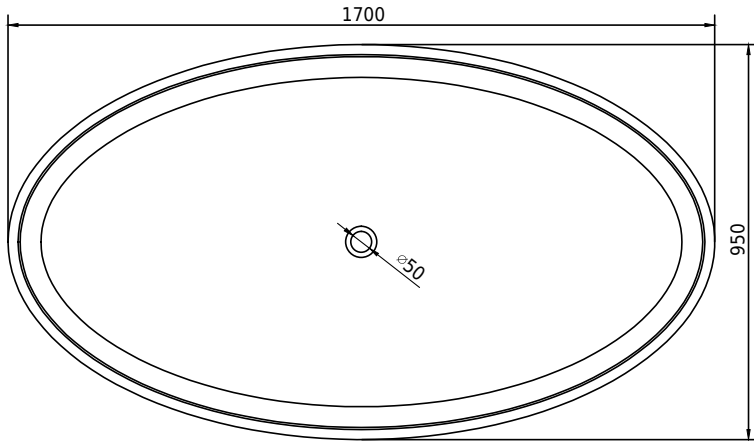

Rosenborg bathtub

10 year
guarantee
Acovi®

timeless
danish
design

made
to
measure

Rosenborg bathtub

SPECIFICATIONS

SKU:	40030035
EAN13:	5700400300353
Colour:	Matte white
Litre:	340 overflow
Size product:	55cm / 170cm / 95cm net
Weight product:	185kg net
Size packaging:	70cm / 180cm / 105cm brutto
Weight packaging:	225kg brutto
Material:	Acovi® Solid Surface