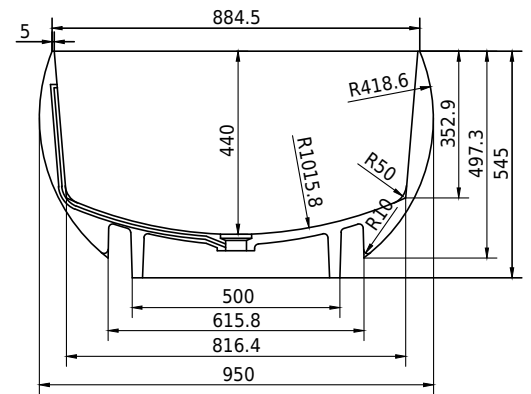

Rosenborg bathtub

10 year
guarantee
Acovi®

timeless
danish
design

made
to
measure

Rosenborg bathtub

SPECIFICATIONS

SKU:	40030035
EAN13:	5700400300353
Colour:	Matte white
Litre:	340 overflow
Size product:	55cm / 170cm / 95cm netto
Weight product:	185kg netto
Size packaging:	70cm / 180cm / 105cm brutto
Weight packaging:	225kg brutto
Material:	Acovi® Solid Surface

10 year guarantee on Acovi® products against internal breakage and on colour fastness.

Bathtub is inclusive waste, trap and 80cm drain hose.

Bathtub has an overflow.

10 year
guarantee
Acovi®

timeless
danish
design

made
to
measure