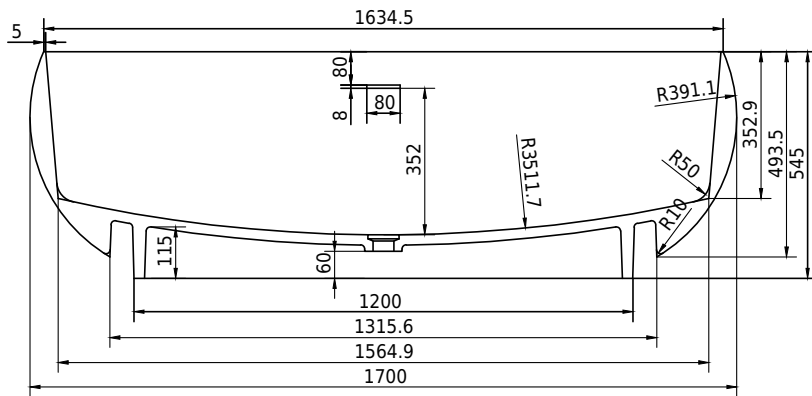

Rosenborg bathtub

10 year
guarantee
Acovi®

timeless
danish
design

made
to
measure

Rosenborg bathtub

SPECIFICATIONS

SKU:	40030035
EAN13:	5700400300353
Colour:	Matte white
Litre:	340 overflow
Size product:	55cm / 170cm / 95cm netto
Weight product:	185kg netto
Size packaging:	70cm / 180cm / 105cm brutto
Weight packaging:	225kg brutto
Material:	Acovi® Solid Surface

10 year guarantee on Acovi® products against internal breakage and on colour fastness.

Bathtub is inclusive waste, trap and 80cm drain hose.

Bathtub has an overflow.

10 year
guarantee
Acovi®

timeless
danish
design

made
to
measure