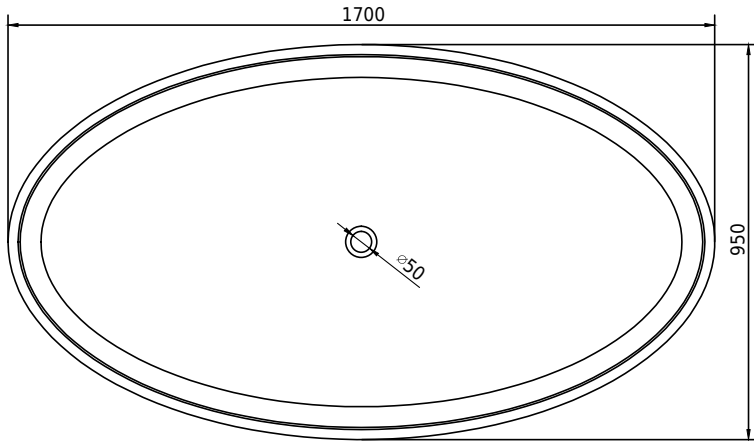

Rosenborg bathtub

10 year
guarantee
Acovi®

timeless
danish
design

made
to
measure

Rosenborg bathtub

SPECIFICATIONS

SKU:	40030035
EAN13:	5700400300353
Colour:	Matte white
Litre:	340 overflow
Size product:	55cm / 170cm / 95cm netto
Weight product:	185kg netto
Size packaging:	70cm / 180cm / 105cm brutto
Weight packaging:	225kg brutto
Material:	Acovi® Solid Surface

made
to
measure