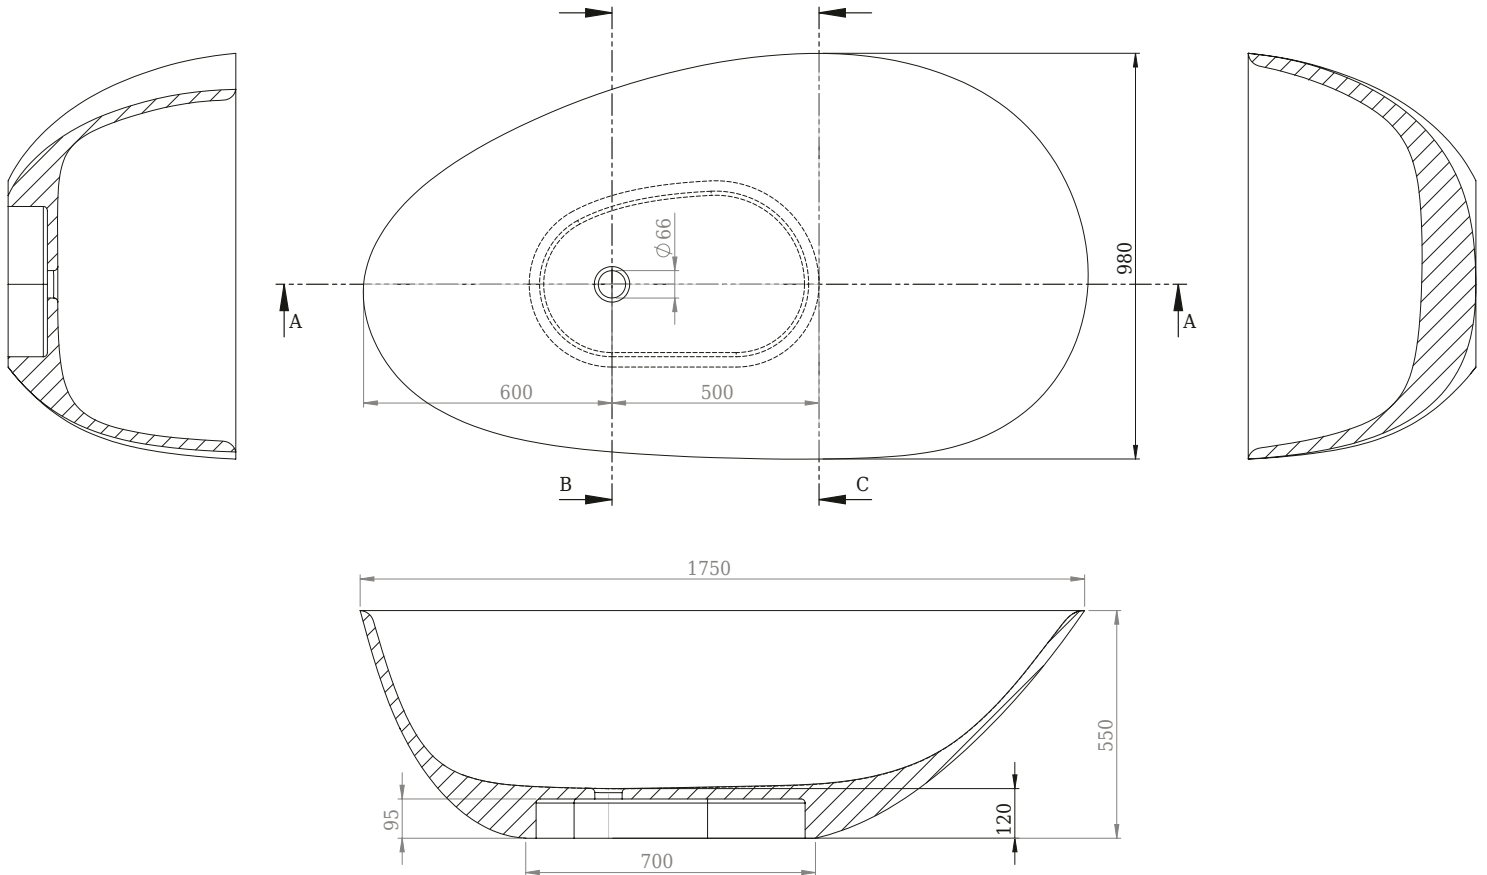

Muschel bathtub

10 year
guarantee
Acovi®

timeless
danish
design

made
to
measure

Muschel bathtub

SPECIFICATIONS

SKU:	40030040
EAN13:	5700400300407
Colour:	Matte white
Litre:	250 overflow
Size product:	55cm / 175cm / 98cm netto
Weight product:	220kg netto
Size packaging:	70cm / 184cm / 110cm brutto
Weight packaging:	260kg brutto
Material:	Acovi® Solid Surface

10 year guarantee on Acovi® products against internal breakage and on colour fastness.

Bathtub is inclusive waste, trap and 80cm drain hose.

The trap has a drain of 3,8 cm

10 year
guarantee
Acovi®

timeless
danish
design

made
to
measure