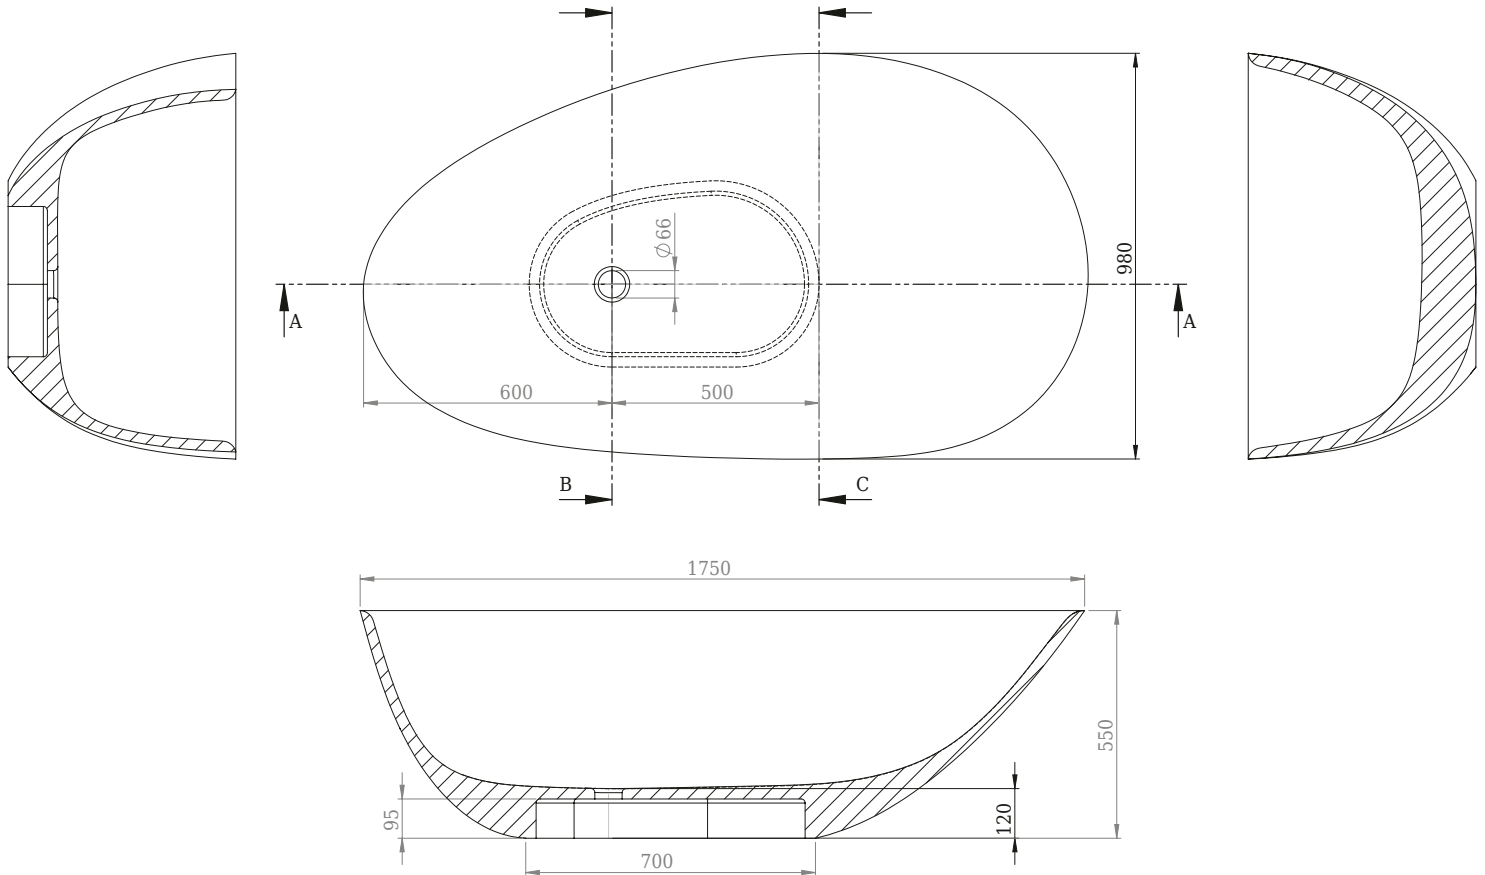

Muschel Badewanne

10 year
guarantee
Acovi®

timeless
danish
design

made
to
measure

Muschel Badewanne

SPECIFICATIONS

Produktnummer:	40030040
EAN13:	5700400300407
Farbe:	Matte white
Liter:	250 Überlauf
Size product:	55cm / 175cm / 98cm netto
Weight product:	220kg netto
Size packaging:	70cm / 184cm / 110cm brutto
Weight packaging:	260kg brutto
Material:	Acovi® Solid Surface

10 Jahre Garantie gegen inneren Bruch und für Farbechtheit.

Bathtub is inclusive waste, trap and 80cm drain hose.

The trap has a drain of 3,8 cm

10 year
guarantee
Acovi®

timeless
danish
design

made
to
measure